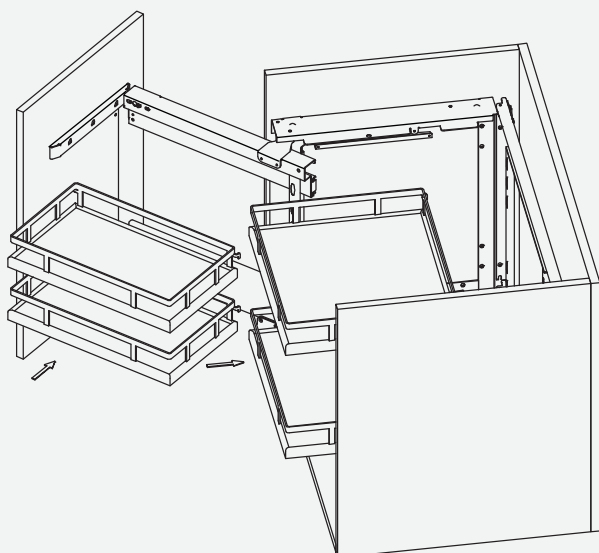

Product dimension

The dimensions for the cabinet are:
Min.depth 530mm,
Min. height≥650mm,
Cabinet internal width Min 764mm

Accessory list

Assembly

Assembly

Frame adjustment and fixed

Movement