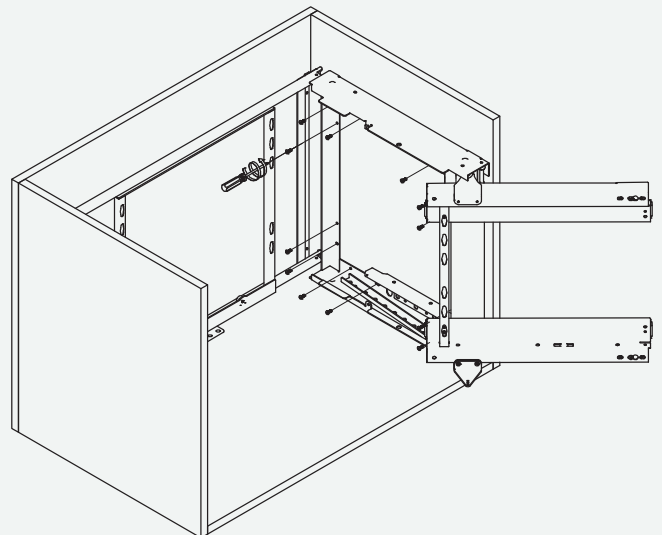

Product dimension

The dimensions for the cabinet are:
Min.depth 530mm,
Min. height≥650mm,
Cabinet internal width Min 764mm

Accessory list

Assembly

Assembly

Frame adjustment and fixed

Movement