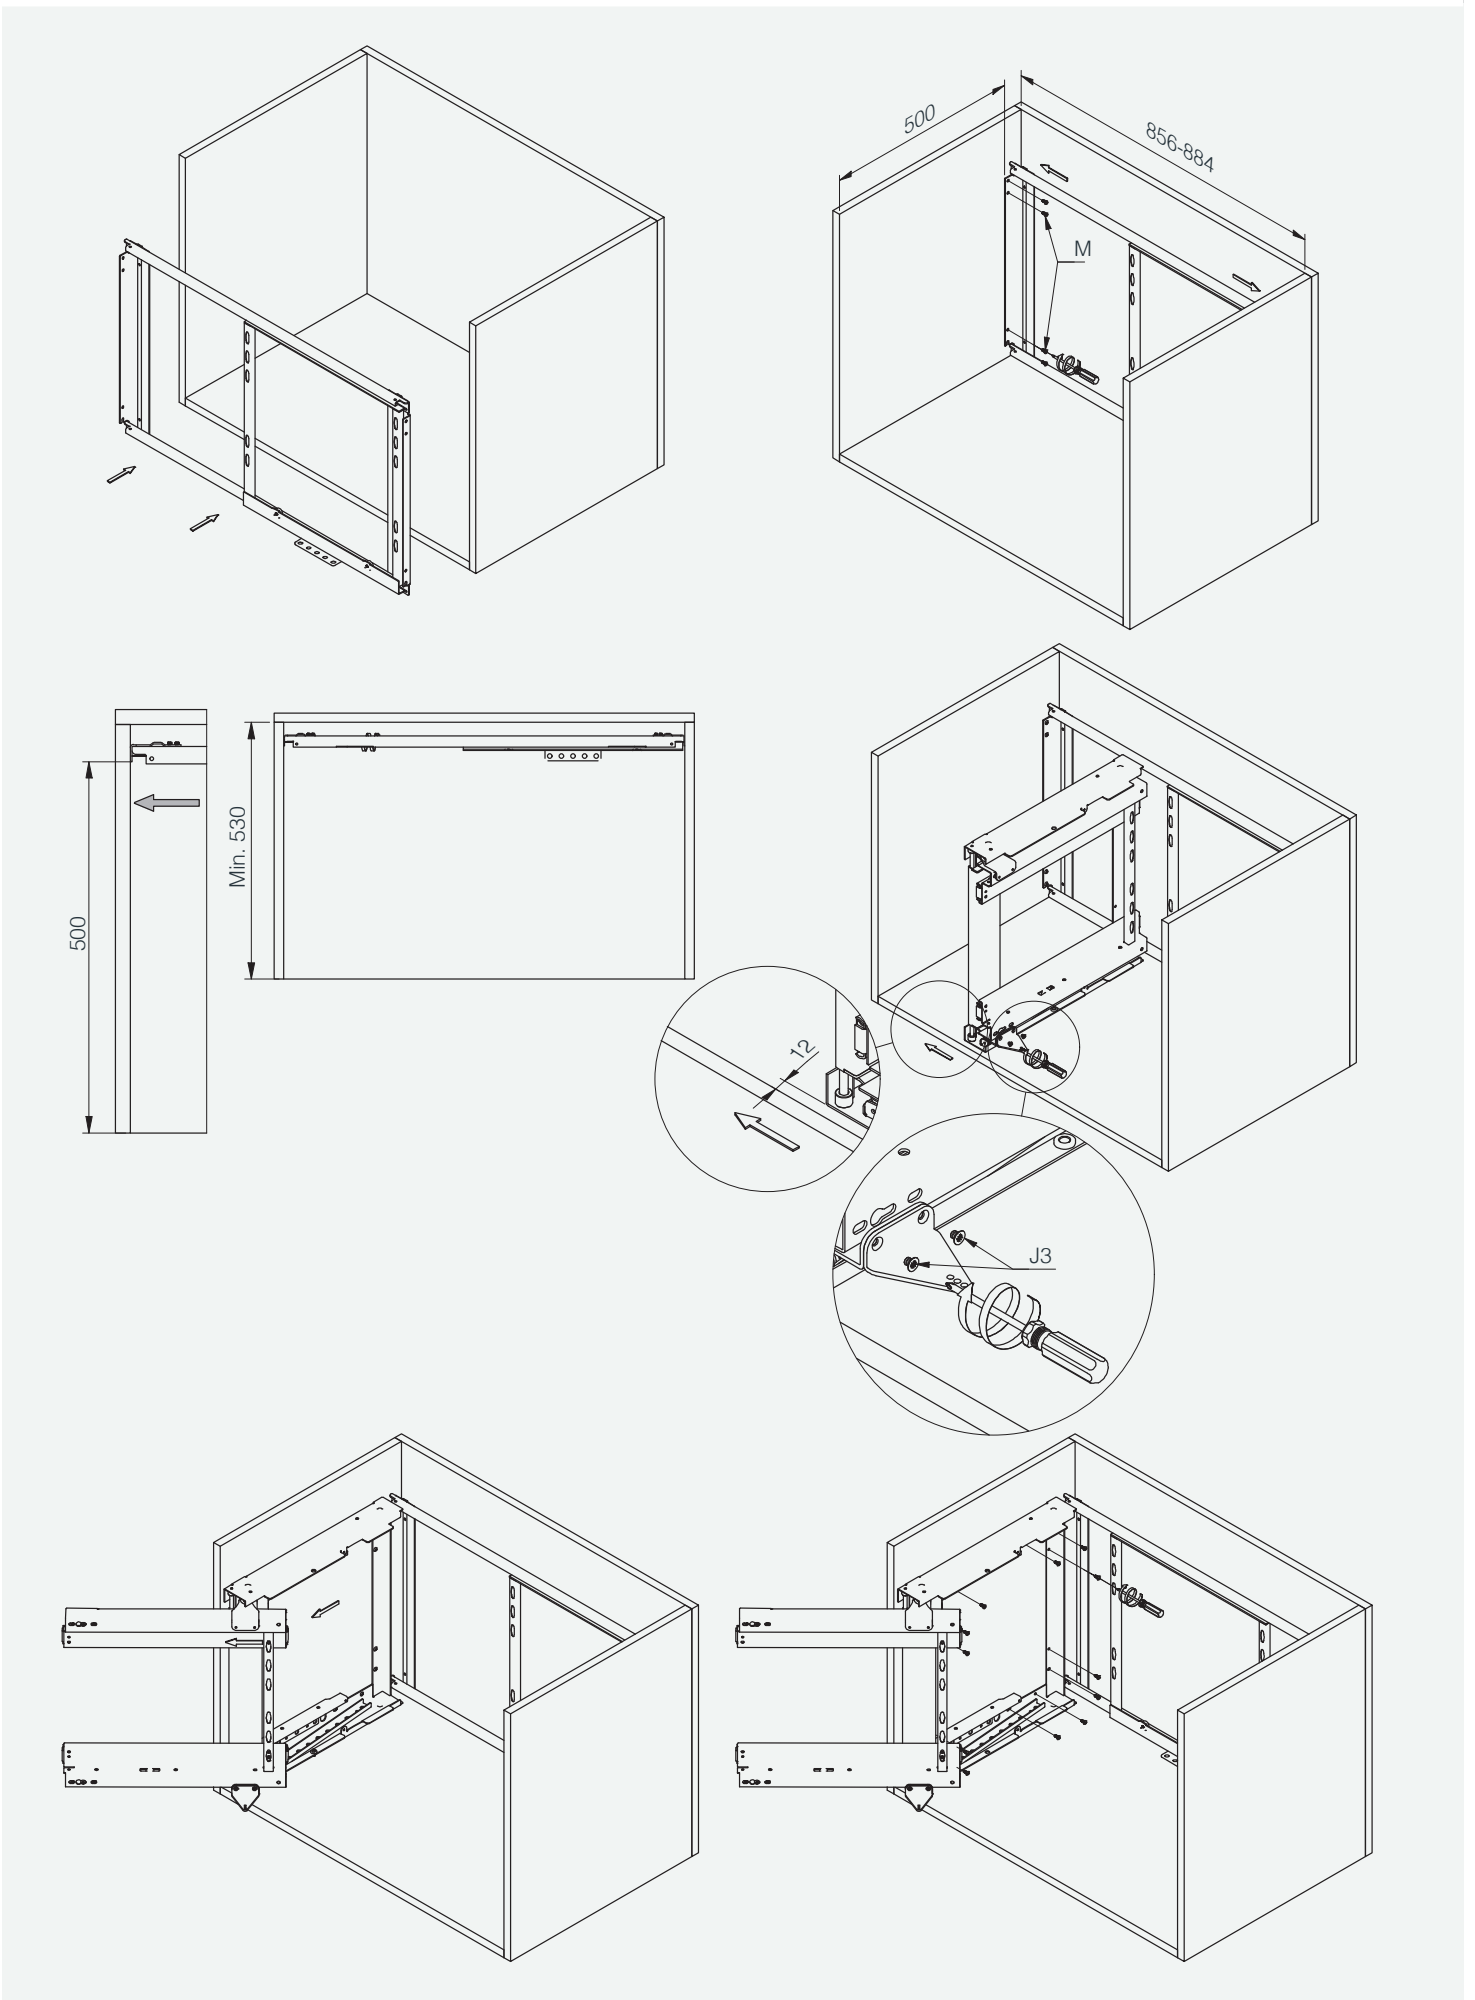

Product dimension

The dimensions for the cabinet are:
Min.depth 530mm,
Min. height≥650mm,
Cabinet internal width Min 764mm

Accessory list

Assembly

Assembly

Frame adjustment and fixed

Movement