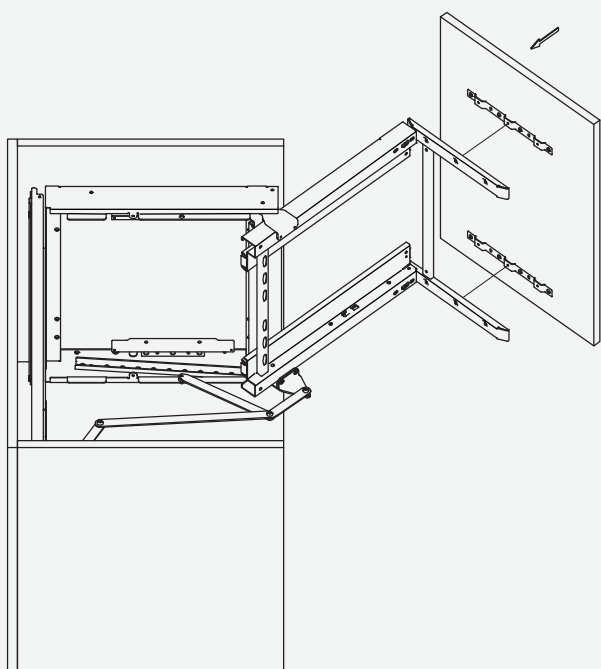

Product dimension

The dimensions for the cabinet are:
Min.depth 530mm,
Min. height≥650mm,
Cabinet internal width Min 764mm

Accessory list

Assembly

Assembly

Frame adjustment and fixed

Movement