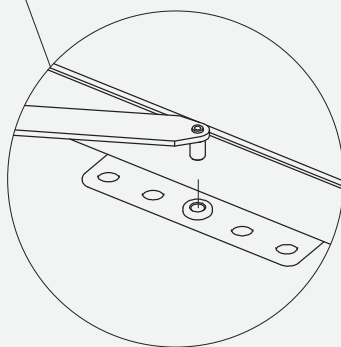

Product dimension

The dimensions for the cabinet are:
Min.depth 530mm,
Min. height≥650mm,
Cabinet internal width Min 764mm

Accessory list

Assembly

Assembly

Frame adjustment and fixed

Movement