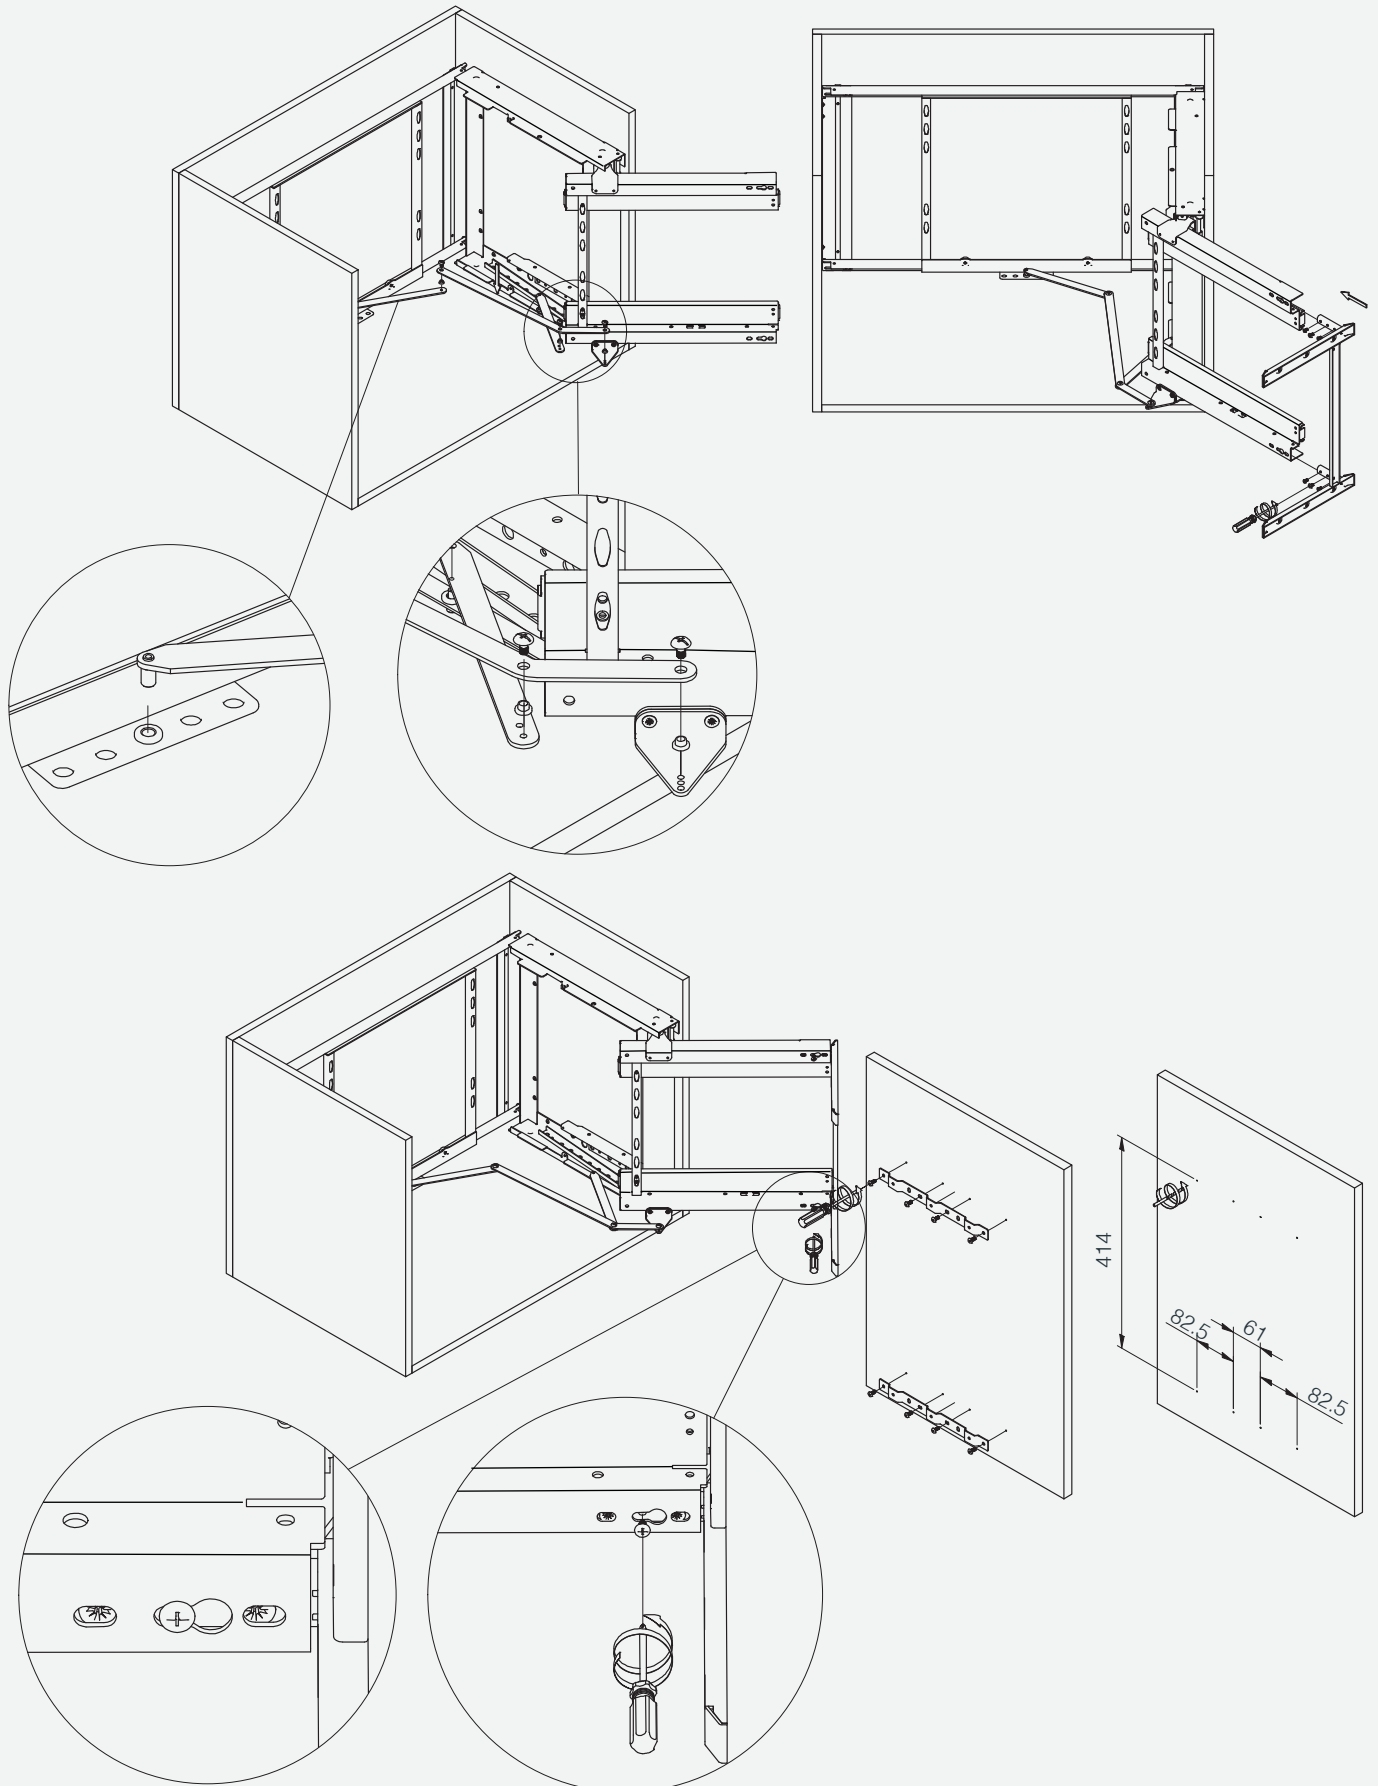

Product dimension

The dimensions for the cabinet are:
Min.depth 530mm,
Min. height≥650mm,
Cabinet internal width Min 764mm

Accessory list

Assembly

Assembly

Frame adjustment and fixed

Movement