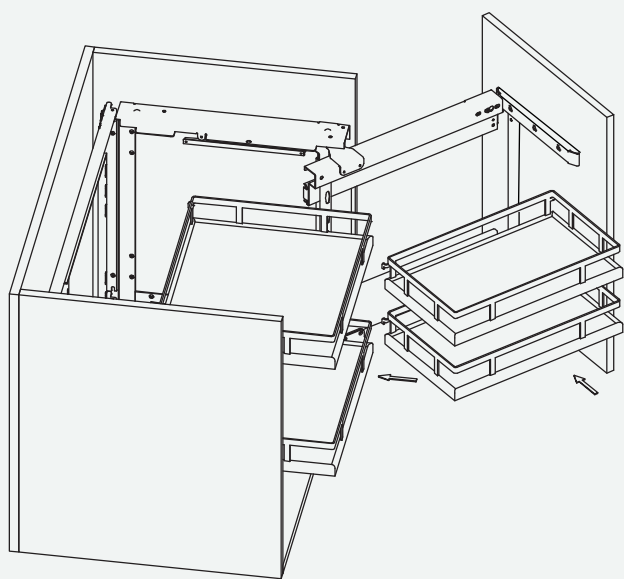

Product dimension

The dimensions for the cabinet are:
Min.depth 530mm,
Min. height≥650mm,
Cabinet internal width Min 764mm

Accessory list

Assembly

Assembly

Frame adjustment and fixed

Movement