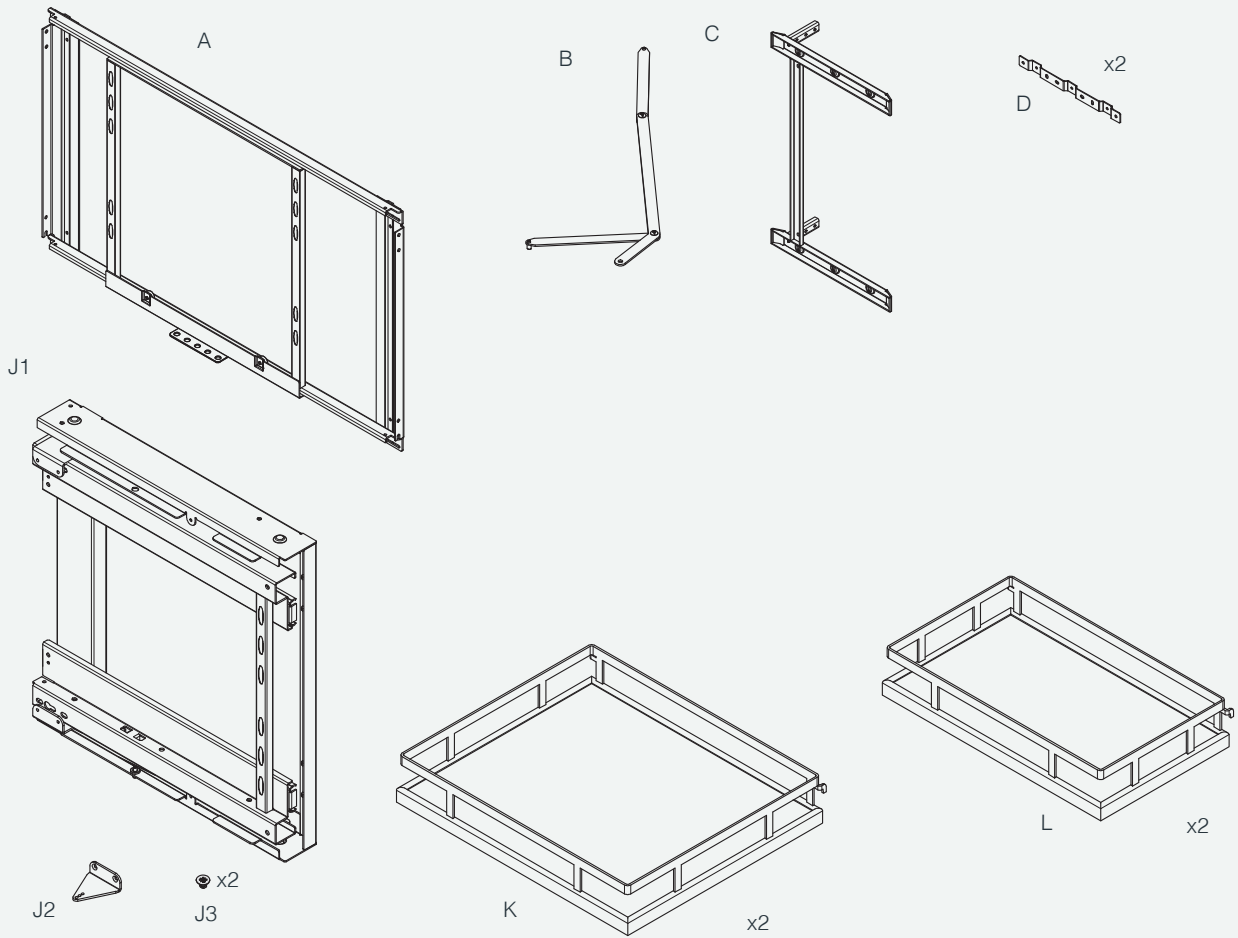

Product dimension

The dimensions for the cabinet are:
Min.depth 530mm,
Min. height≥650mm,
Cabinet internal width Min 764mm

Accessory list

Assembly

Assembly

Frame adjustment and fixed

Movement