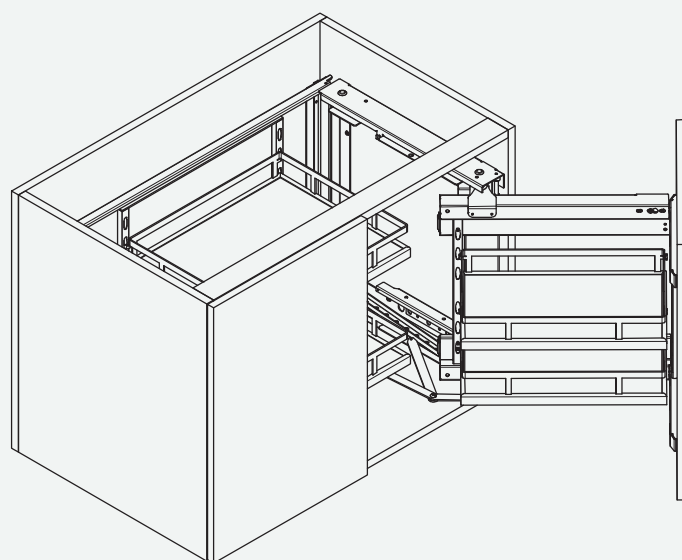

Product dimension

The dimensions for the cabinet are:
Min.depth 530mm,
Min. height≥650mm,
Cabinet internal width Min 764mm

Accessory list

Assembly

Assembly

Frame adjustment and fixed

Movement