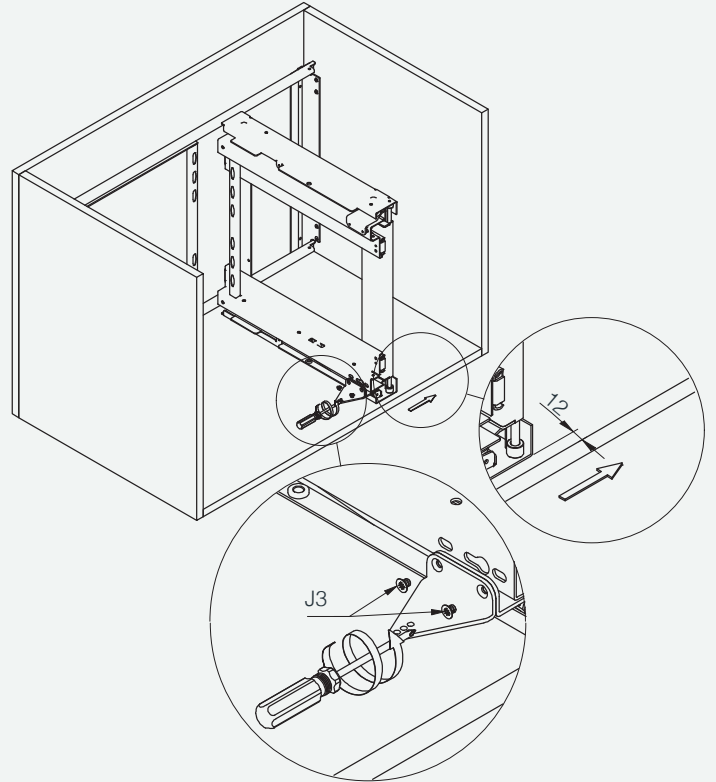

Product dimension

The dimensions for the cabinet are:
Min.depth 530mm,
Min. height≥650mm,
Cabinet internal width Min 764mm

Accessory list

Assembly

Assembly

Frame adjustment and fixed

Movement