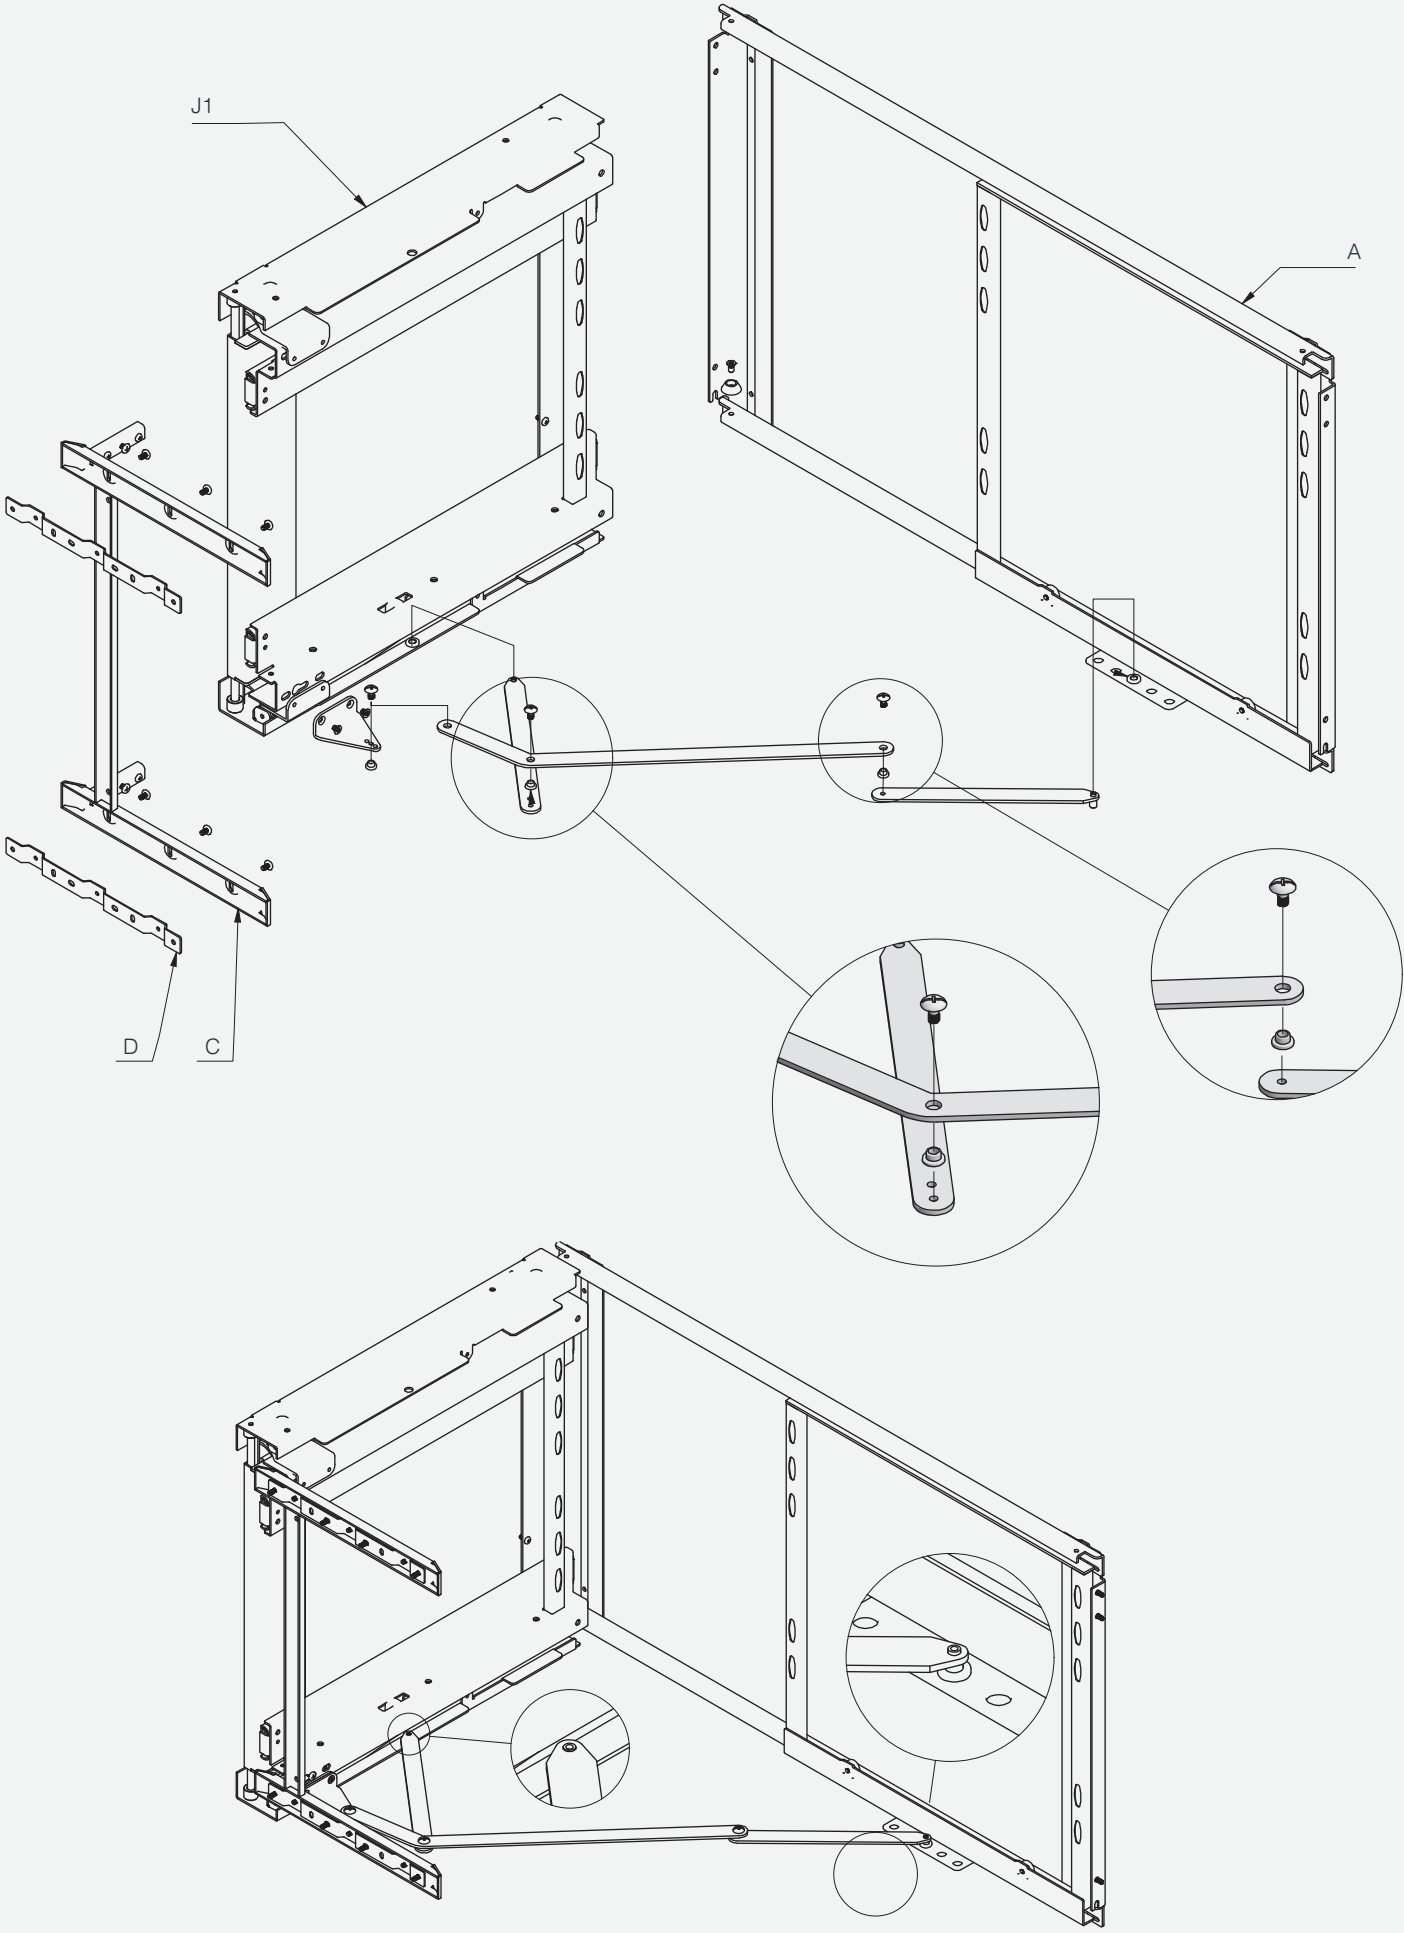

Product dimension

The dimensions for the cabinet are:
Min.depth 530mm,
Min. height≥650mm,
Cabinet internal width Min 764mm

Accessory list

Assembly

Assembly

Frame adjustment and fixed

Movement