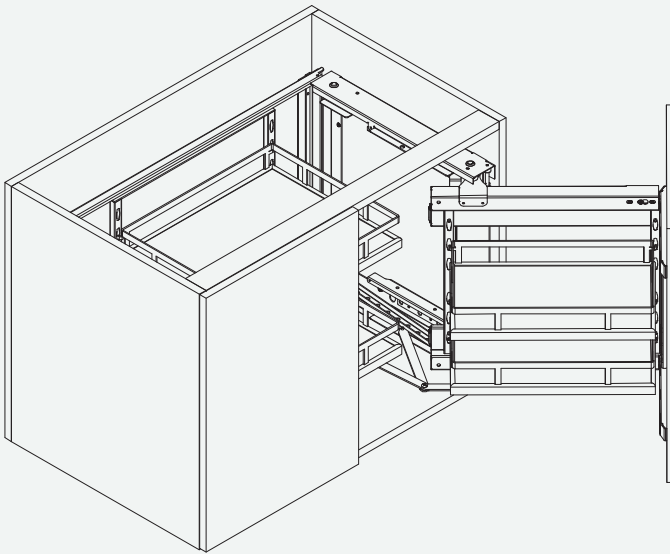

Product dimension

The dimensions for the cabinet are:
Min.depth 530mm,
Min. height≥650mm,
Cabinet internal width Min 764mm

Accessory list

Assembly

Assembly

Frame adjustment and fixed

Movement