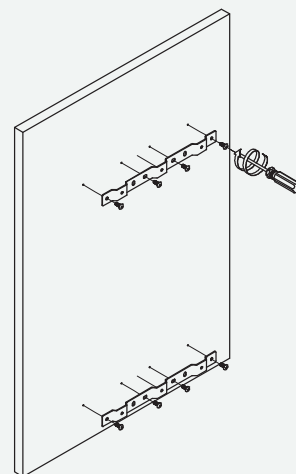

Product dimension

The dimensions for the cabinet are:
Min.depth 530mm,
Min. height≥650mm,
Cabinet internal width Min 764mm

Accessory list

Assembly

Assembly

Frame adjustment and fixed

Movement