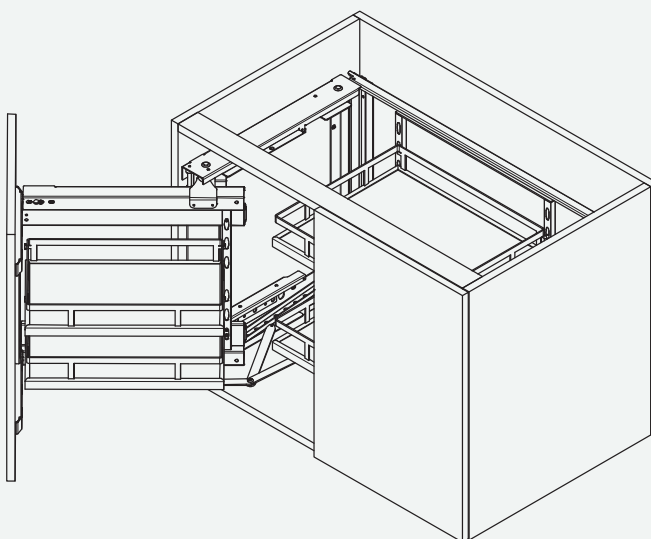

Product dimension

The dimensions for the cabinet are:
Min.depth 530mm,
Min. height≥650mm,
Cabinet internal width Min 764mm

Accessory list

Assembly

Assembly

Frame adjustment and fixed

Movement