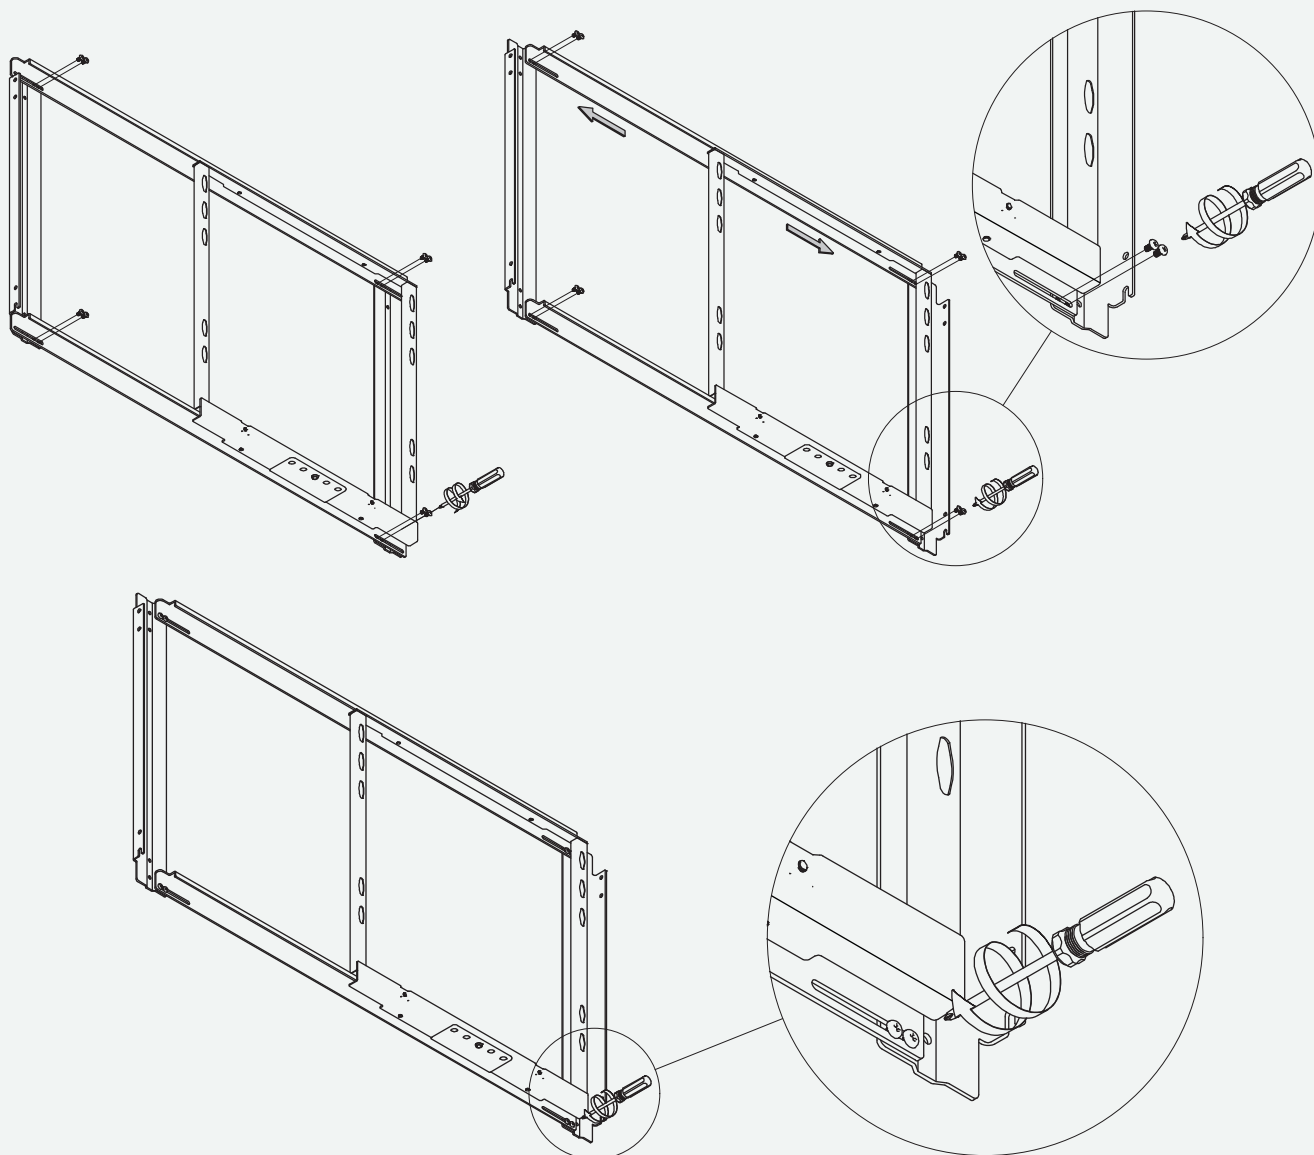

Product dimension

The dimensions for the cabinet are:
Min.depth 530mm,
Min. height≥650mm,
Cabinet internal width Min 764mm

Accessory list

Assembly

Assembly

Frame adjustment and fixed

Movement