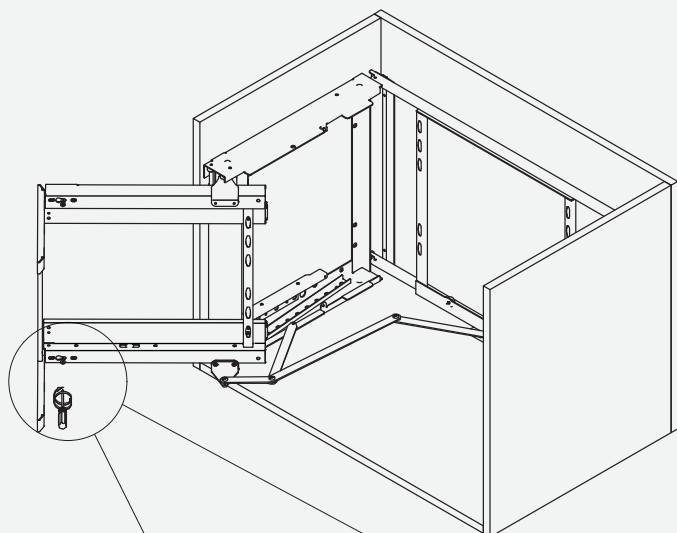

Product dimension

The dimensions for the cabinet are:
Min.depth 530mm,
Min. height≥650mm,
Cabinet internal width Min 764mm

Accessory list

Assembly

Assembly

Frame adjustment and fixed

Movement