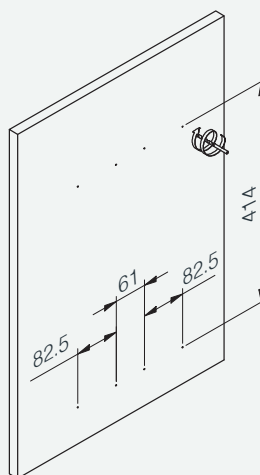

Product dimension

The dimensions for the cabinet are:
Min.depth 530mm,
Min. height≥650mm,
Cabinet internal width Min 764mm

Accessory list

Assembly

Assembly

Frame adjustment and fixed

Movement