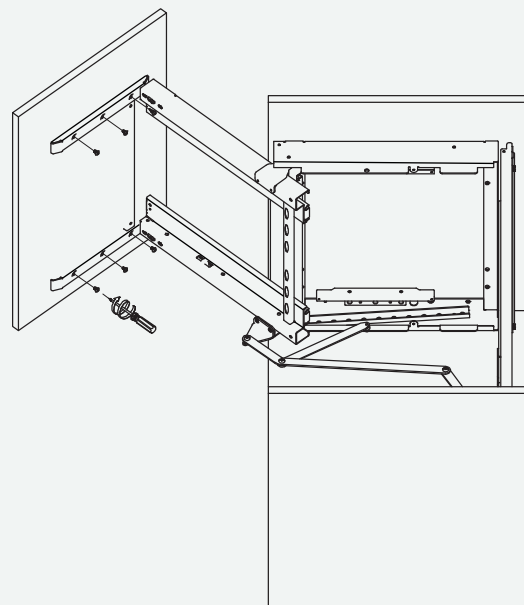

Product dimension

The dimensions for the cabinet are:
Min.depth 530mm,
Min. height≥650mm,
Cabinet internal width Min 764mm

Accessory list

Assembly

Assembly

Frame adjustment and fixed

Movement