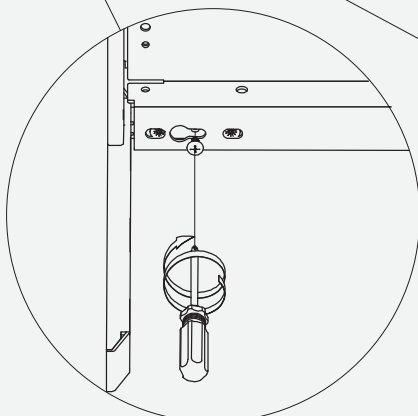

Product dimension

The dimensions for the cabinet are:
Min.depth 530mm,
Min. height≥650mm,
Cabinet internal width Min 764mm

Accessory list

Assembly

Assembly

Frame adjustment and fixed

Movement