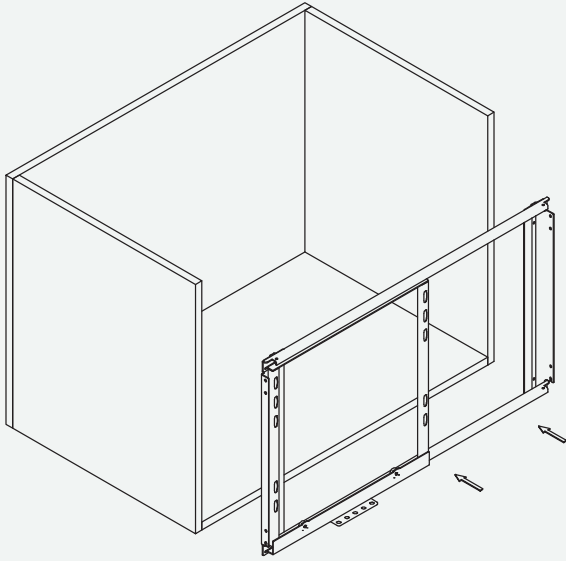

Product dimension

The dimensions for the cabinet are:
Min.depth 530mm,
Min. height≥650mm,
Cabinet internal width Min 764mm

Accessory list

Assembly

Assembly

Frame adjustment and fixed

Movement