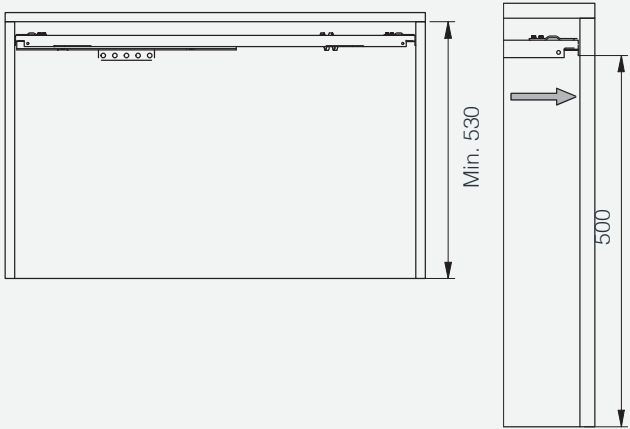

Product dimension

The dimensions for the cabinet are:
Min.depth 530mm,
Min. height≥650mm,
Cabinet internal width Min 764mm

Accessory list

Assembly

Assembly

Frame adjustment and fixed

Movement