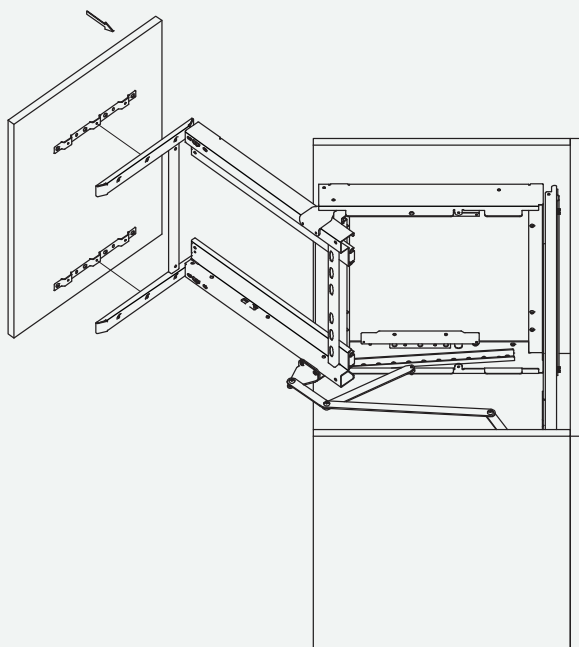

Product dimension

The dimensions for the cabinet are:
Min.depth 530mm,
Min. height≥650mm,
Cabinet internal width Min 764mm

Accessory list

Assembly

Assembly

Frame adjustment and fixed

Movement