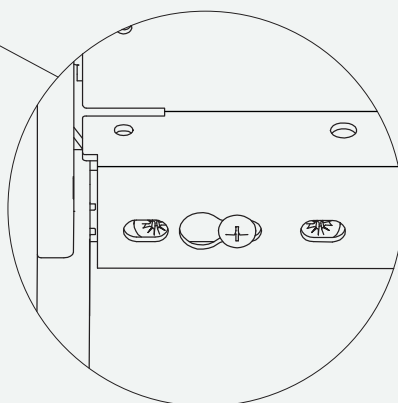

Product dimension

The dimensions for the cabinet are:
Min.depth 530mm,
Min. height≥650mm,
Cabinet internal width Min 764mm

Accessory list

Assembly

Assembly

Frame adjustment and fixed

Movement