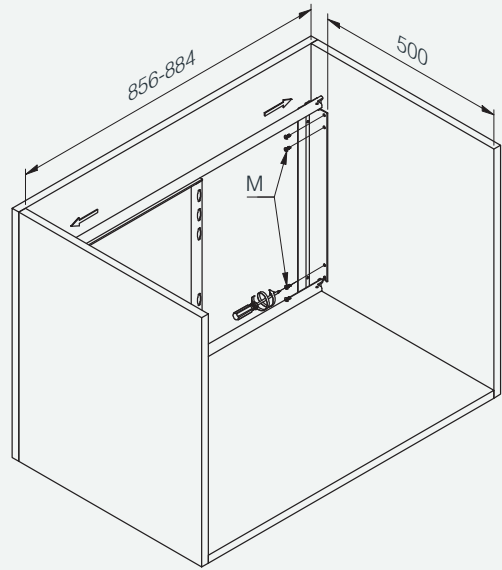

Product dimension

The dimensions for the cabinet are:
Min.depth 530mm,
Min. height≥650mm,
Cabinet internal width Min 764mm

Accessory list

Assembly

Assembly

Frame adjustment and fixed

Movement