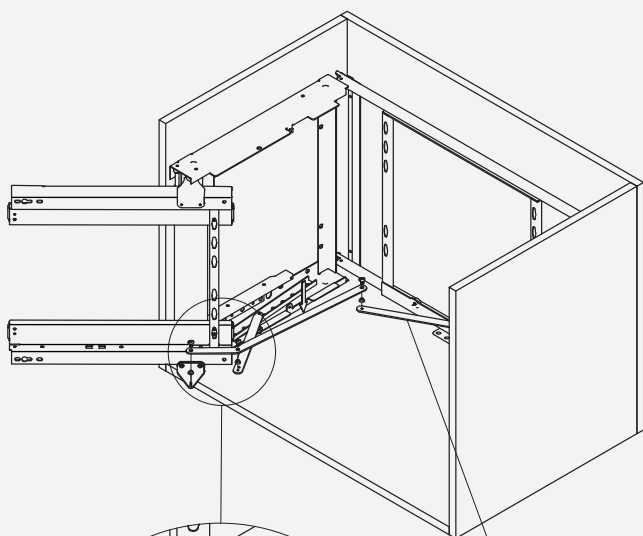

Product dimension

The dimensions for the cabinet are:
Min.depth 530mm,
Min. height≥650mm,
Cabinet internal width Min 764mm

Accessory list

Assembly

Assembly

Frame adjustment and fixed

Movement