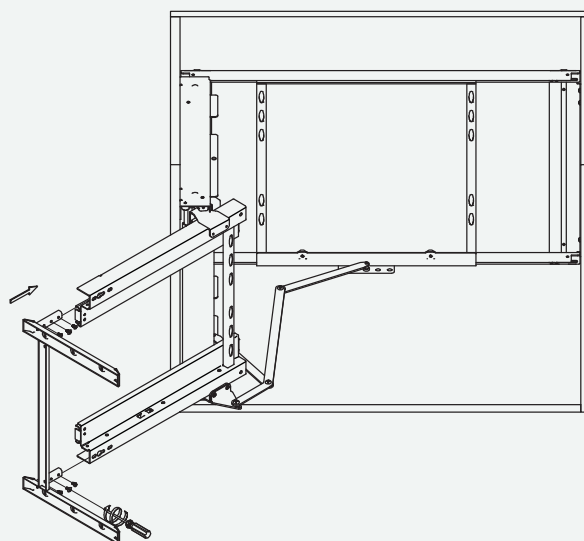

Product dimension

The dimensions for the cabinet are:
Min.depth 530mm,
Min. height≥650mm,
Cabinet internal width Min 764mm

Accessory list

Assembly

Assembly

Frame adjustment and fixed

Movement