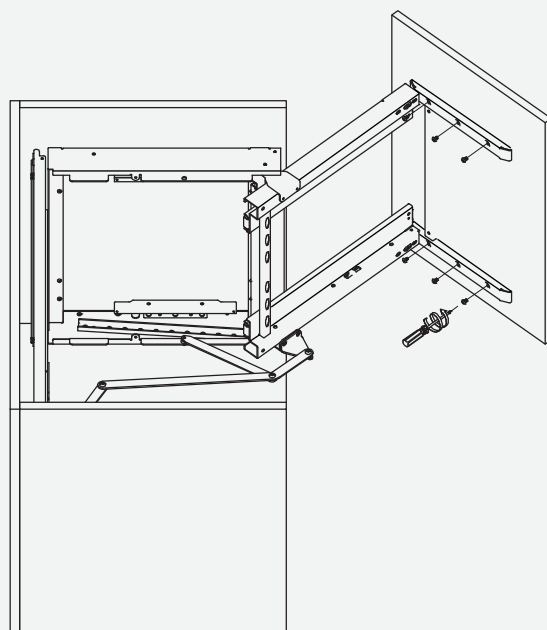

Product dimension

The dimensions for the cabinet are:
Min.depth 530mm,
Min. height≥650mm,
Cabinet internal width Min 764mm

Accessory list

Assembly

Assembly

Frame adjustment and fixed

Movement