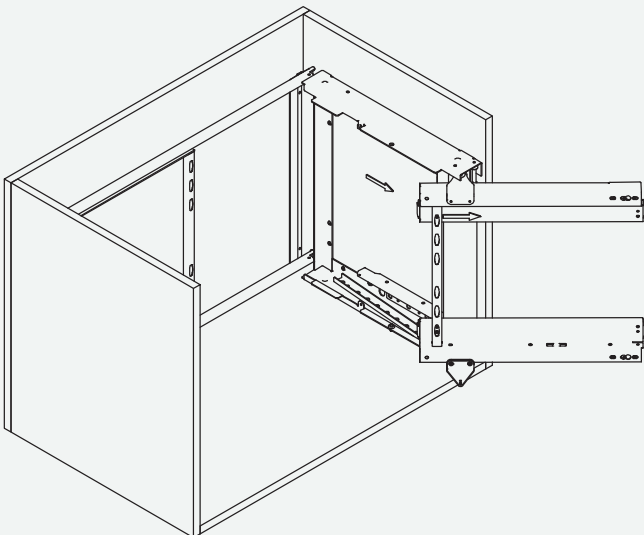

Product dimension

The dimensions for the cabinet are:
Min.depth 530mm,
Min. height≥650mm,
Cabinet internal width Min 764mm

Accessory list

Assembly

Assembly

Frame adjustment and fixed

Movement