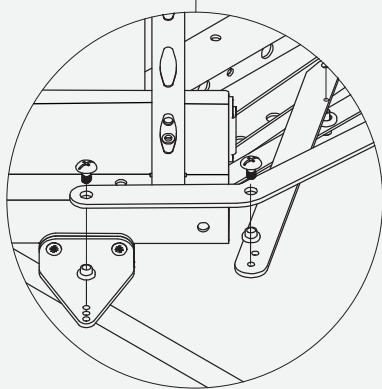

Product dimension

The dimensions for the cabinet are:
Min.depth 530mm,
Min. height≥650mm,
Cabinet internal width Min 764mm

Accessory list

Assembly

Assembly

Frame adjustment and fixed

Movement