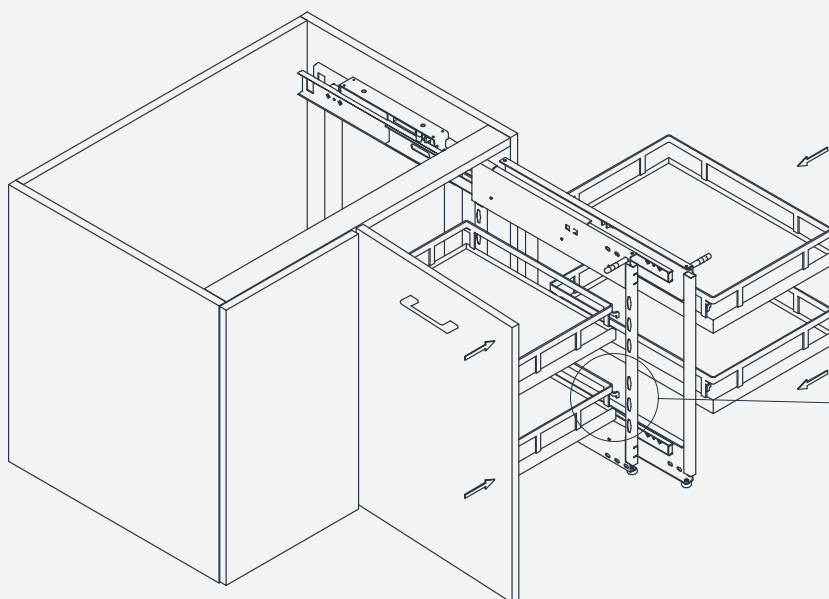

Magic pull-out corner (Both left & right)

CEMUX

Product dimension

The dimensions for the cabinet are:
Min. depth 540mm,
Min. height ≥ 650 mm,
Cabinet internal width Min 764mm

Accessory list

Assembly

1

2

11

Movement - Right side

1

2

3

Mounting with door

Door with hinges

1