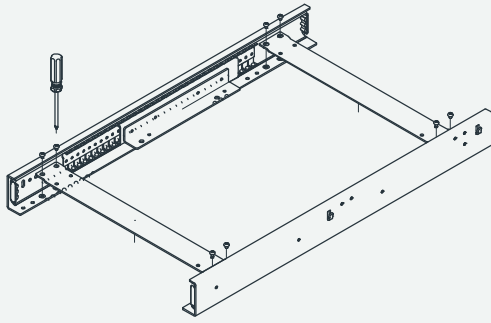

Magic pull-out corner (Both left & right)

CEMUX

Product dimension

The dimensions for the cabinet are:
Min. depth 540mm,
Min. height ≥ 650 mm,
Cabinet internal width Min 764mm

Accessory list

Assembly

1

2

11

Movement - Right side

1

2

3

Mounting with door

Door with hinges

1