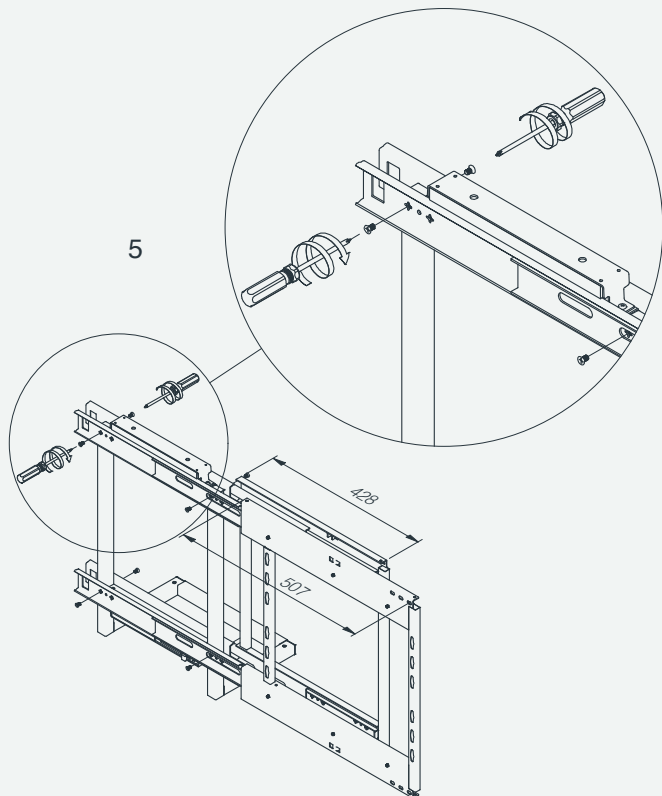

Magic pull-out corner (Both left & right)

CEMUX

Product dimension

The dimensions for the cabinet are:
Min. depth 540mm,
Min. height ≥ 650 mm,
Cabinet internal width Min 764mm

Accessory list

Assembly

1

2

11

Movement - Right side

1

2

3

Mounting with door

Door with hinges

1

2

3

F

4

5

6

7

8