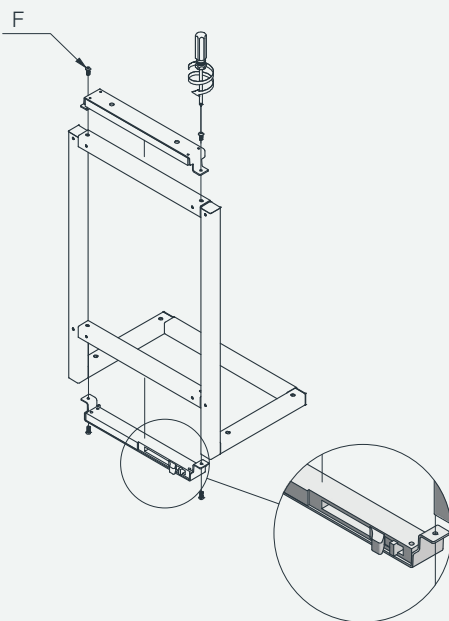

Magic pull-out corner (Both left & right)

CEMUX

Product dimension

The dimensions for the cabinet are:
Min. depth 540mm,
Min. height ≥ 650 mm,
Cabinet internal width Min 764mm

Accessory list

Assembly

1

2

11

Movement - Right side

1

2

3

Mounting with door

Door with hinges

1

2

3

F

4

5

6

7

8