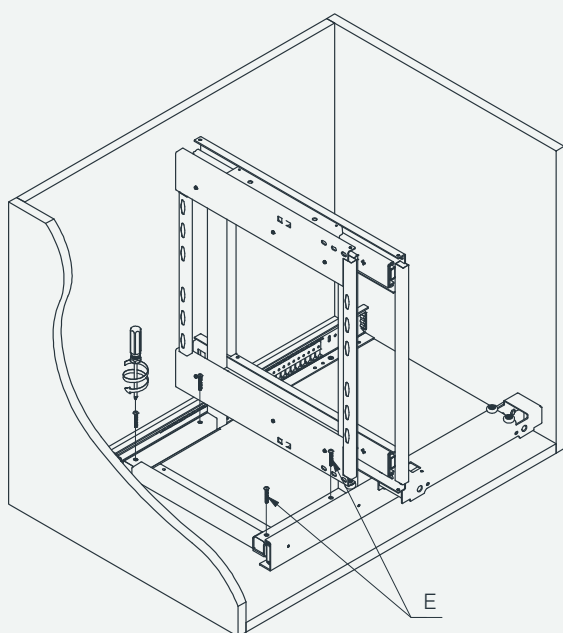

Magic pull-out corner (Both left & right)

CEMUX

Product dimension

The dimensions for the cabinet are:
Min. depth 540mm,
Min. height ≥ 650 mm,
Cabinet internal width Min 764mm

Accessory list

Assembly

1

2

11

Movement - Right side

1

2

3

Mounting with door

Door with hinges

1