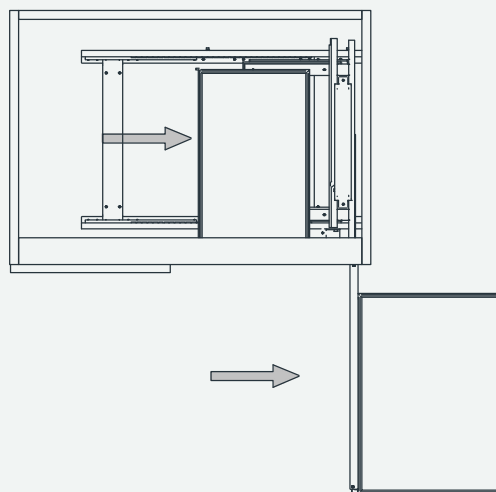

Magic pull-out corner (Both left & right)

CEMUX

Product dimension

The dimensions for the cabinet are:
Min. depth 540mm,
Min. height ≥ 650 mm,
Cabinet internal width Min 764mm

Accessory list

Assembly

1

2

11

Movement - Right side

1

2

3

Mounting with door

Door with hinges

1