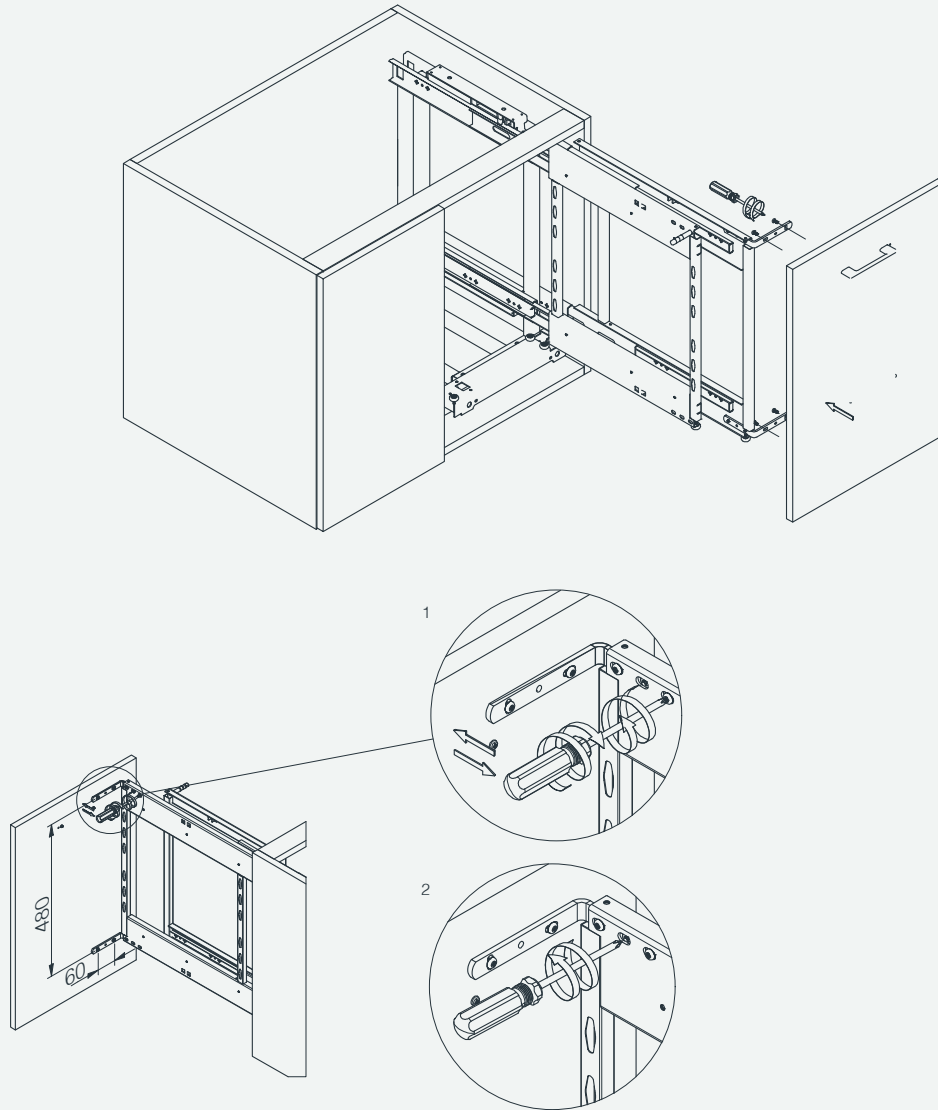

Magic pull-out corner (Both left & right)

CEMUX

Product dimension

The dimensions for the cabinet are:
Min. depth 540mm,
Min. height ≥ 650 mm,
Cabinet internal width Min 764mm

Accessory list

Assembly

1

2

11

Movement - Right side

1

2

3

Mounting with door

Door with hinges

1