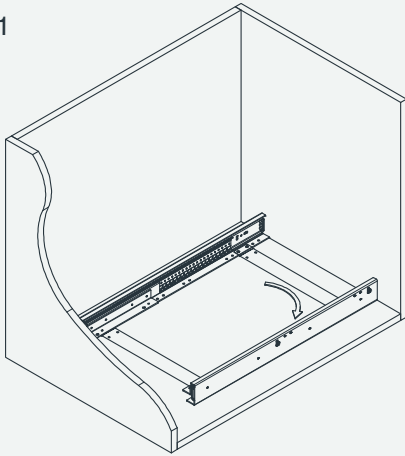

Magic pull-out corner (Both left & right)

CEMUX

Product dimension

The dimensions for the cabinet are:
Min. depth 540mm,
Min. height ≥ 650 mm,
Cabinet internal width Min 764mm

Accessory list

Assembly

1

2

11

Movement - Right side

1

2

3

Mounting with door

Door with hinges

1