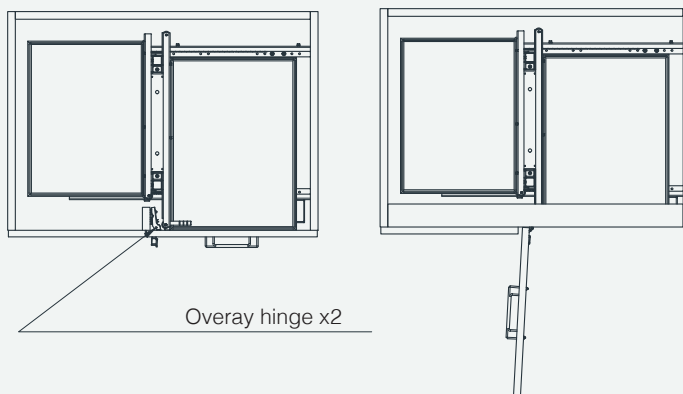

Magic pull-out corner (Both left & right)

CEMUX

Product dimension

The dimensions for the cabinet are:
Min. depth 540mm,
Min. height ≥ 650 mm,
Cabinet internal width Min 764mm

Accessory list

Assembly

1

2

11

Movement - Right side

1

2

3

Mounting with door

Door with hinges

1