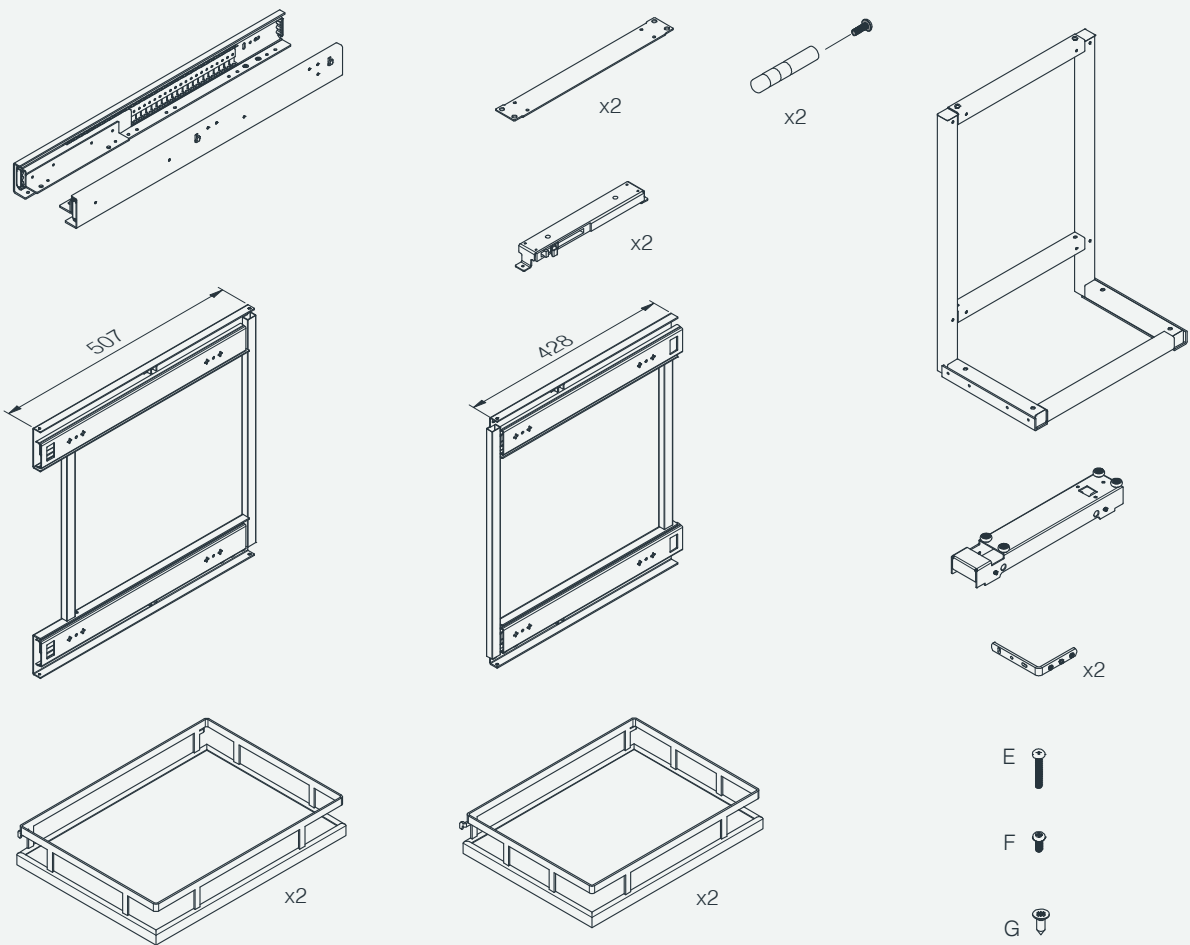

Magic pull-out corner (Both left & right)

CEMUX

Product dimension

The dimensions for the cabinet are:
Min. depth 540mm,
Min. height ≥ 650 mm,
Cabinet internal width Min 764mm

Accessory list

Assembly

1

2

11

Movement - Right side

1

2

3

Mounting with door

Door with hinges

1