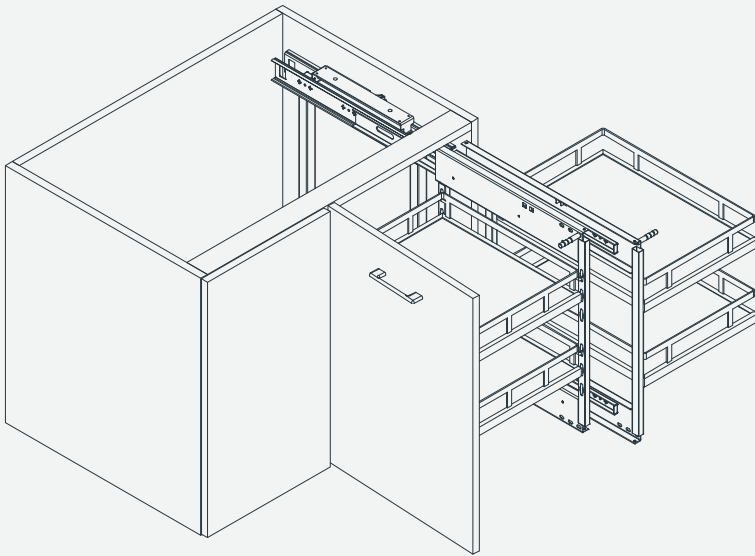

Magic pull-out corner (Both left & right)

CEMUX

Product dimension

The dimensions for the cabinet are:
Min. depth 540mm,
Min. height ≥ 650 mm,
Cabinet internal width Min 764mm

Accessory list

Assembly

1

2

11

Movement - Right side

1

2

3

Mounting with door

Door with hinges

1