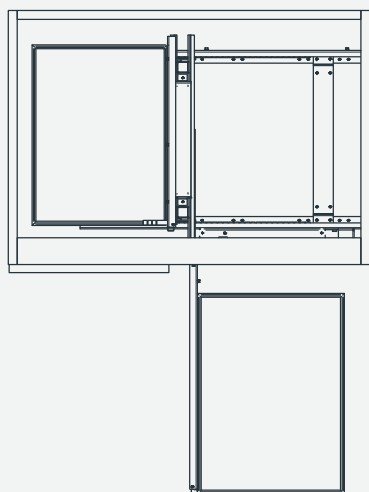

Magic pull-out corner (Both left & right)

CEMUX

Product dimension

The dimensions for the cabinet are:
Min. depth 540mm,
Min. height ≥ 650 mm,
Cabinet internal width Min 764mm

Accessory list

Assembly

1

2

3

4

5

6

7

8

10

9

11

Movement - Right side

1

2

3

Mounting with door

Door with hinges

1