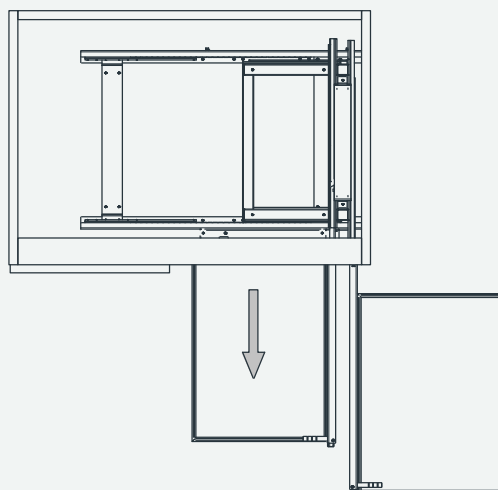

Magic pull-out corner (Both left & right)

CEMUX

Product dimension

The dimensions for the cabinet are:
Min. depth 540mm,
Min. height ≥ 650 mm,
Cabinet internal width Min 764mm

Accessory list

Assembly

1

2

11

Movement - Right side

1

2

3

Mounting with door

Door with hinges

1