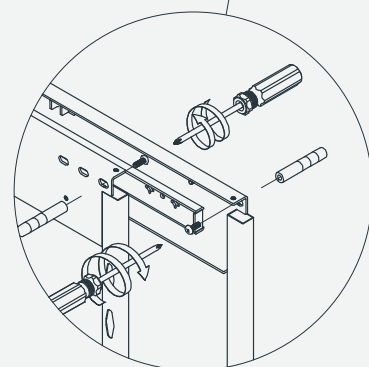

Magic pull-out corner (Both left & right)

CEMUX

Product dimension

The dimensions for the cabinet are:
Min. depth 540mm,
Min. height ≥ 650 mm,
Cabinet internal width Min 764mm

Accessory list

Assembly

1

2

11

Movement - Right side

1

2

3

Mounting with door

Door with hinges

1