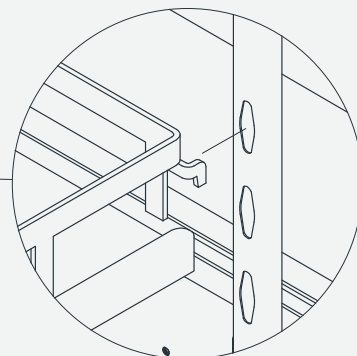

Magic pull-out corner (Both left & right)

CEMUX

Product dimension

The dimensions for the cabinet are:
Min. depth 540mm,
Min. height ≥ 650 mm,
Cabinet internal width Min 764mm

Accessory list

Assembly

1

2

11

Movement - Right side

1

2

3

Mounting with door

Door with hinges

1