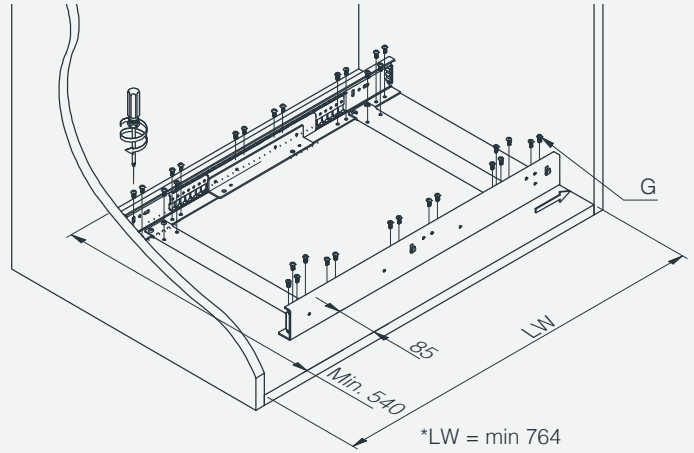

Magic pull-out corner (Both left & right)

CEMUX

Product dimension

The dimensions for the cabinet are:
Min. depth 540mm,
Min. height ≥ 650 mm,
Cabinet internal width Min 764mm

Accessory list

Assembly

1

2

11

Movement - Right side

1

2

3

Mounting with door

Door with hinges

1