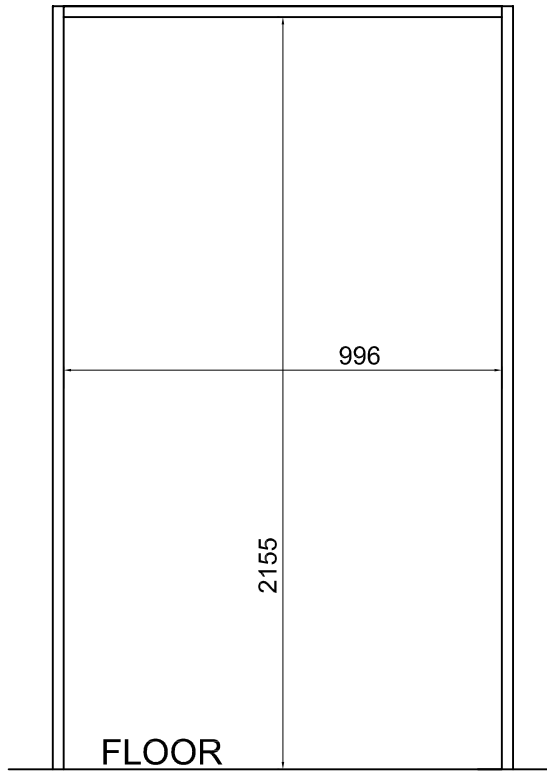

## CABINET DIMENSION:

**INTERNAL WIDE** 996mm

**HEIGHT FROM THE FLOOR** 2155mm

**BASAMENT HEIGHT MAX** 60mm

**BASE** 25mm + **ADJUSTABLE FEET** 5mm

if you change basament dimension you  
you change door size (\*)

## DEPTH CABINET:

**THICKNESS DOOR + 280mm +**

**THICKNESS BACK PANEL**

## HOLES FOR RIGHT AND LEFT SIDE

## DOOR DIMENSION:

988x2111\*

**FRONT PANEL + MATTRESS = WEIGHT 40 Kg**

**HEIGHT MATTRESS 180mm**