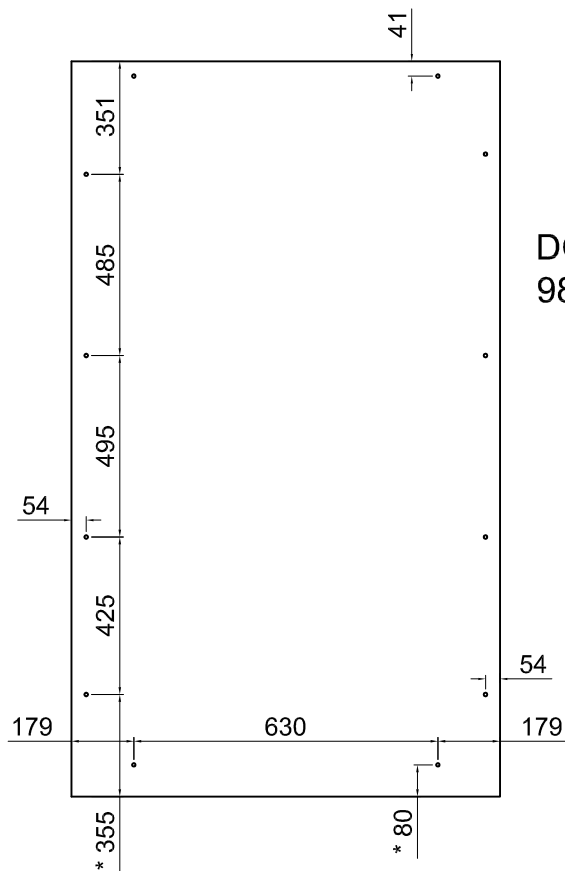

## CABINET DIMENSION:

**INTERNAL WIDE** 996mm

**HEIGHT FROM THE FLOOR** 2155mm

**BASAMENT HEIGHT MAX** 60mm

**BASE** 25mm + **ADJUSTABLE FEET** 5mm

if you change basament dimension you  
you change door size (\*)

## DEPTH CABINET:

**THICKNESS DOOR + 280mm +**

**THICKNESS BACK PANEL**

## HOLES FOR RIGHT AND LEFT SIDE

## DOOR DIMENSION:

988x2111\*

**FRONT PANEL + MATTRESS = WEIGHT 40 Kg**

**HEIGHT MATTRESS 180mm**