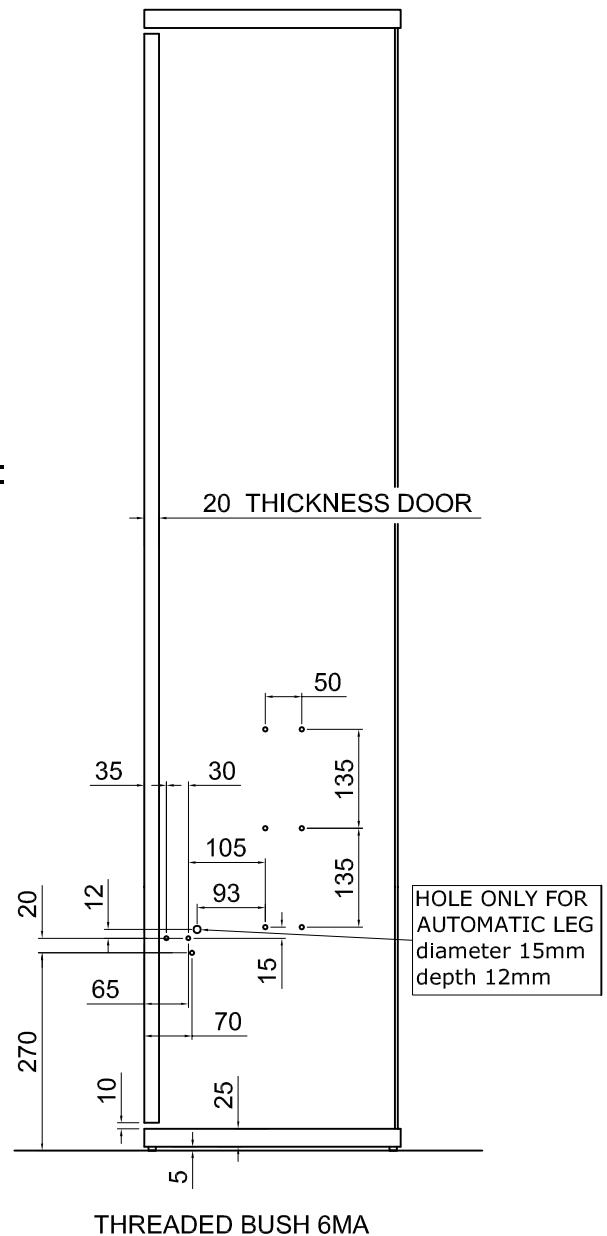

## CABINET DIMENSION:

**INTERNAL WIDE** 996mm

**HEIGHT FROM THE FLOOR** 2155mm

**BASAMENT HEIGHT MAX** 60mm

**BASE** 25mm + **ADJUSTABLE FEET** 5mm

if you change basament dimension you  
you change door size (\*)

## DEPTH CABINET:

**THICKNESS DOOR + 280mm +**

**THICKNESS BACK PANEL**

## HOLES FOR RIGHT AND LEFT SIDE

## DOOR DIMENSION:

988x2111\*

**FRONT PANEL + MATTRESS = WEIGHT 40 Kg**

**HEIGHT MATTRESS 180mm**