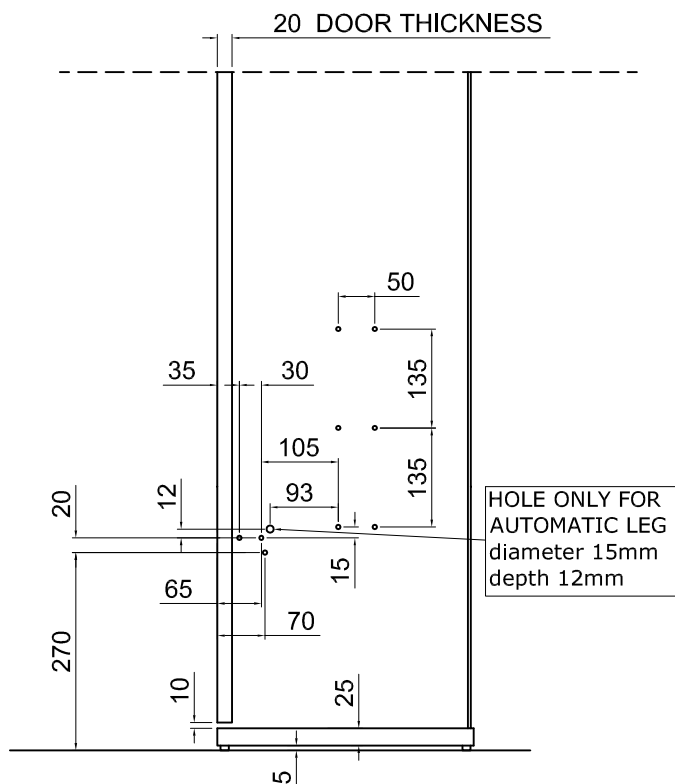

CLICK-V 1830x2020

CABINET DIMENSIONS:

INTERNAL WIDE 1896mm

HEIGHT FROM THE FLOOR 2155mm

BASAMENT HEIGHT MAX 60mm

if you change basament dimension you have to change door size and holes (*)

EXAMPLE:

BASAMENT HEIGHT 30mm =

base 25mm + adjustable feet 5mm

DOOR DIMENSION 1870x2105

DEPTH CABINET:

THICKNESS DOOR + 280mm + THICKNESS BACK PANEL

THREADED BUSH 6MA

HOLES FOR RIGHT AND LEFT SIDE

HOLE ONLY FOR AUTOMATIC LEG diameter 15mm depth 12mm

THREADED BUSH 6MA

FRONT PANEL + MATTRESS WEIGHT 80 Kg

HEIGHT MATTRESS 180mm