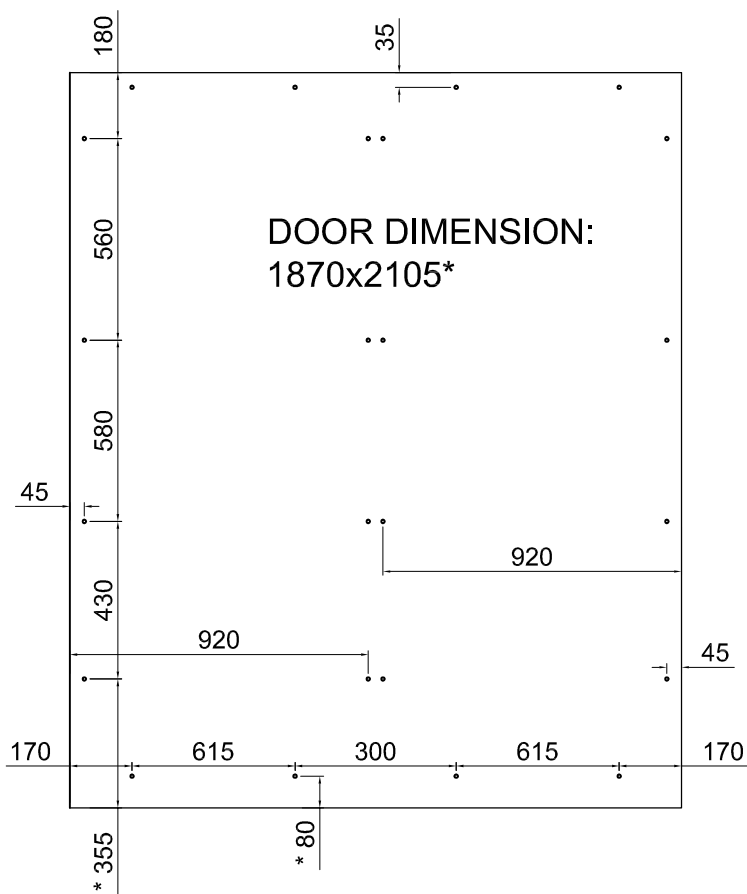

CLICK-V 1830x2020

CABINET DIMENSIONS:

INTERNAL WIDE 1896mm

HEIGHT FROM THE FLOOR 2155mm

BASAMENT HEIGHT MAX 60mm

if you change basament dimension you have to change door size and holes (*)

EXAMPLE:

BASAMENT HEIGHT 30mm =

base 25mm + adjustable feet 5mm

DOOR DIMENSION 1870x2105

DEPTH CABINET:

THICKNESS DOOR + 280mm + THICKNESS BACK PANEL

THREADED BUSH 6MA

HOLES FOR RIGHT AND LEFT SIDE

HOLE ONLY FOR AUTOMATIC LEG diameter 15mm depth 12mm

THREADED BUSH 6MA

FRONT PANEL + MATTRESS WEIGHT 80 Kg

HEIGHT MATTRESS 180mm