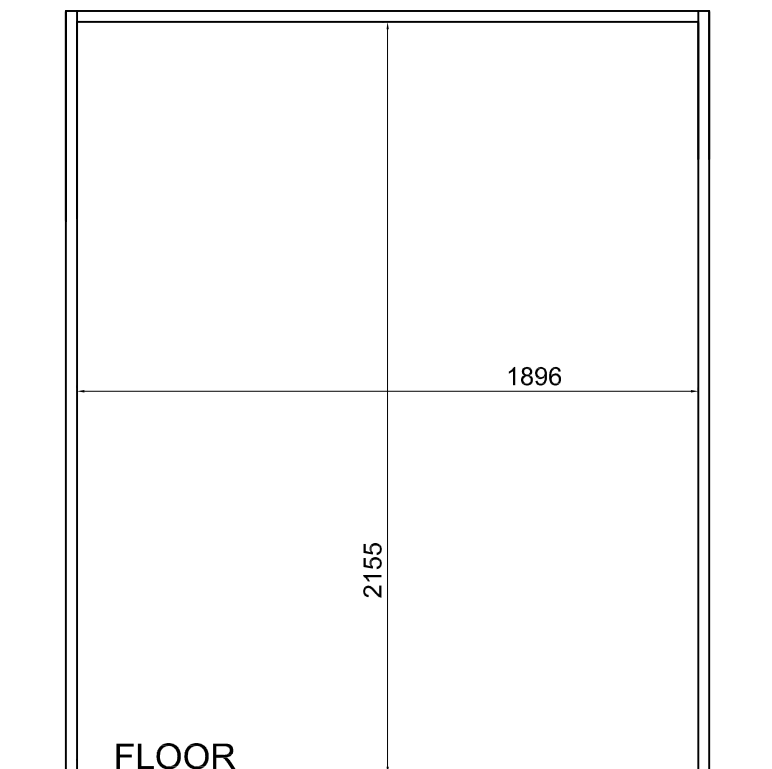

CLICK-V 1830x2020

CABINET DIMENSIONS:

INTERNAL WIDE 1896mm

HEIGHT FROM THE FLOOR 2155mm

BASAMENT HEIGHT MAX 60mm

if you change basament dimension you have to change door size and holes (*)

EXAMPLE:

BASAMENT HEIGHT 30mm =

base 25mm + adjustable feet 5mm

DOOR DIMENSION 1870x2105

DEPTH CABINET:

THICKNESS DOOR + 280mm + THICKNESS BACK PANEL

THREADED BUSH 6MA

HOLES FOR RIGHT AND LEFT SIDE

HOLE ONLY FOR AUTOMATIC LEG diameter 15mm depth 12mm

THREADED BUSH 6MA

FRONT PANEL + MATTRESS WEIGHT 80 Kg

HEIGHT MATTRESS 180mm