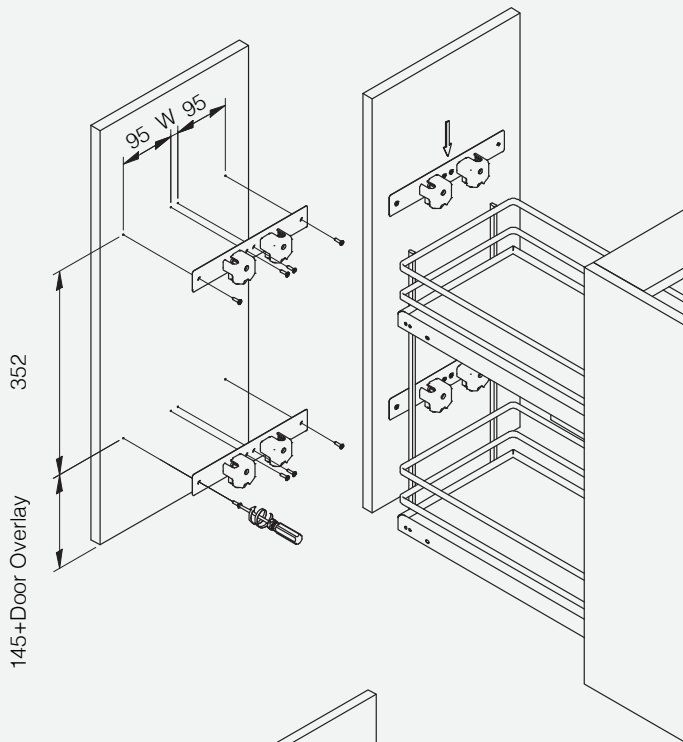

X4

X16

1. Slide assembly

2. Basket assembly

3. Door assembly and adjustment

Cabinet width	W
300	14
400	114
500	114