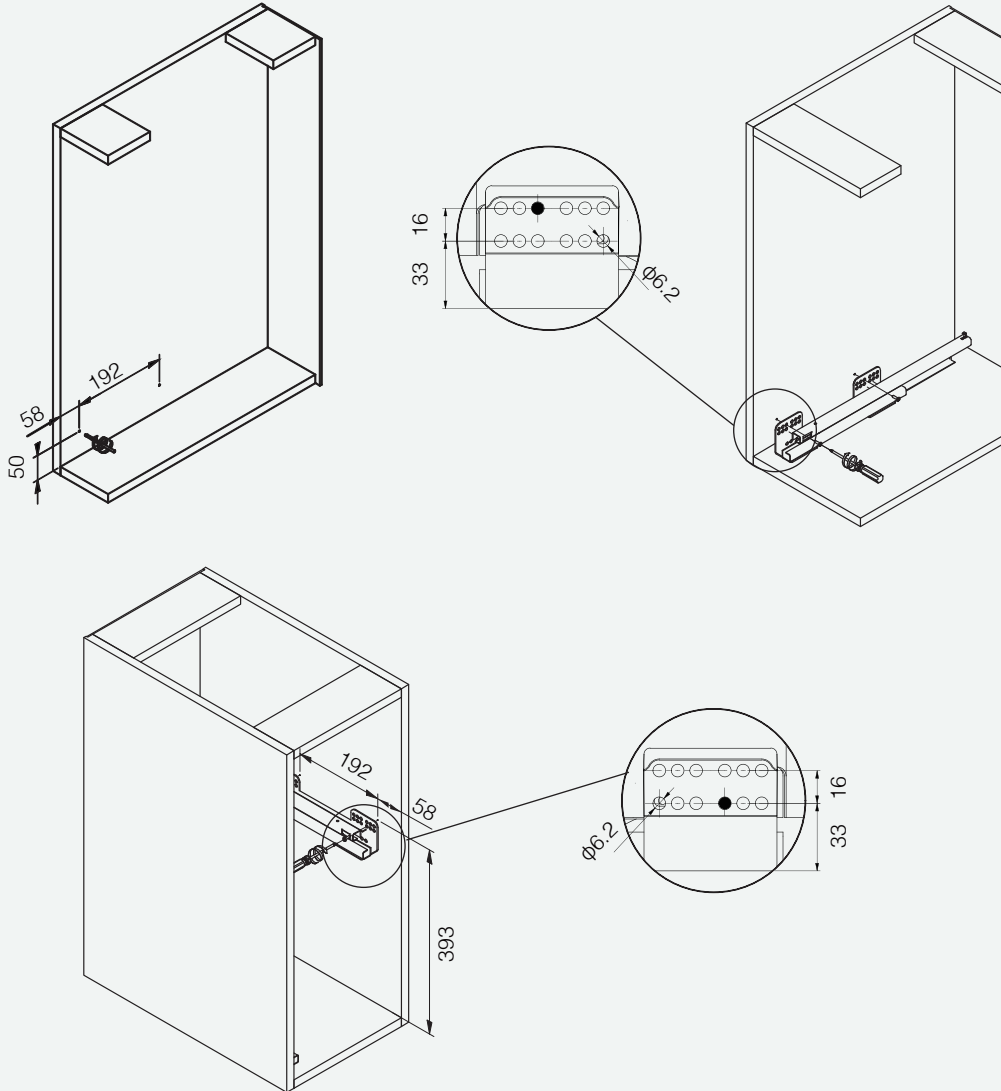

X4

X16

1. Slide assembly

2. Basket assembly

3. Door assembly and adjustment

Cabinet width	W
300	14
400	114
500	114