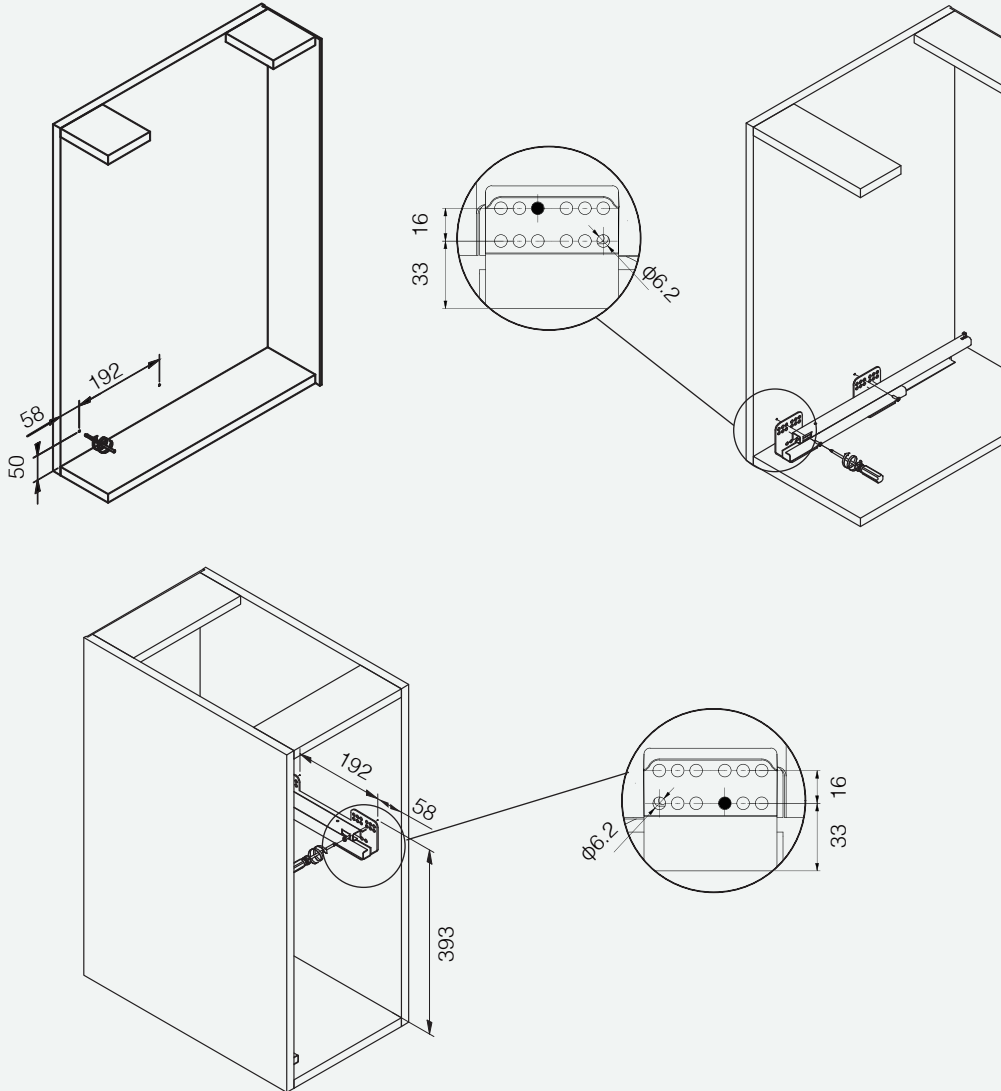

X4

X16

1. Slide assembly

2. Basket assembly

### 3. Door assembly and adjustment

Cabinet width	W
300	14
400	114
500	114