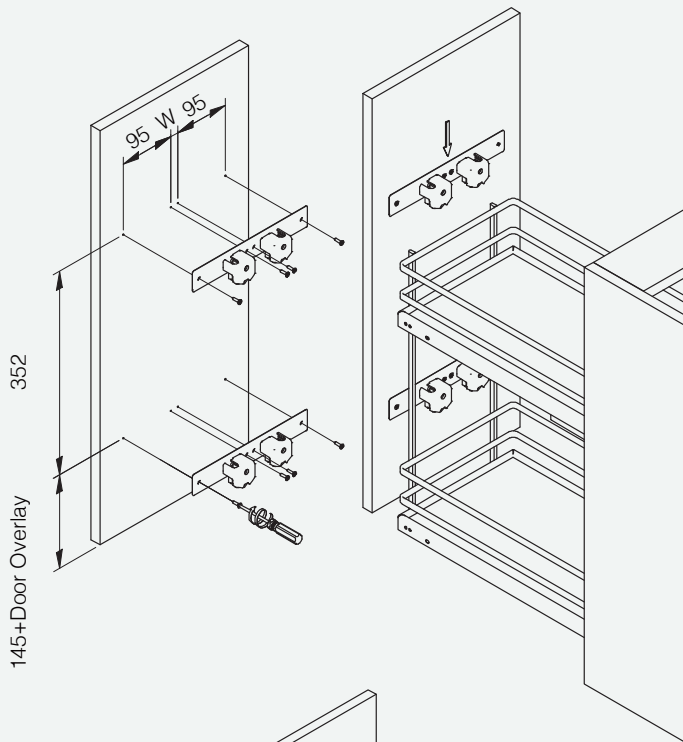

X4

X16

1. Slide assembly

2. Basket assembly

### 3. Door assembly and adjustment

Cabinet width	W
300	14
400	114
500	114